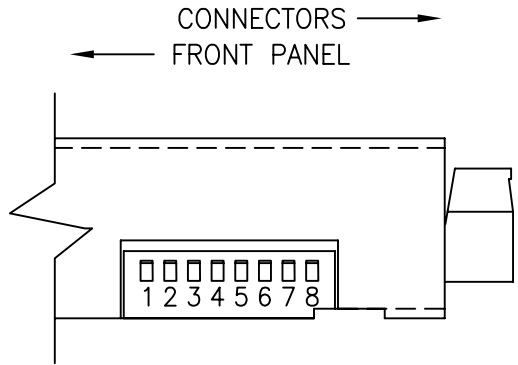

GREEN WHEN DC POWER IS PRESENT

RED WHEN DATA ACTIVITY IS PRESENT

SWITCH	FUNCTION	OFF (UP)	ON (DOWN)	FACTORY SHIPPED
8	FACTORY SET ONLY			UP
7	FACTORY SET ONLY			UP
6	FACTORY SET ONLY			UP
5	OUTPUT TERMINATION	HI Z	120 OHM	DOWN
4	FACTORY SET ONLY			UP
3	FACTORY SET ONLY			UP
2	FACTORY SET ONLY			UP
1	FACTORY SET ONLY			UP

 afi american fibertek 120 BELMONT DRIVE SOMERSET N.J.	DATE:	24 NOV 09		RR-02C	
	ACAD FN.:	RR-02C CC		CUSTOMER ASSEMBLY DRAWING	
	SCALE:	DWG BY:	DWG. NO.:	REV.:	CHK.:
NONE	BLB		SH. 1 OF 1	SK	