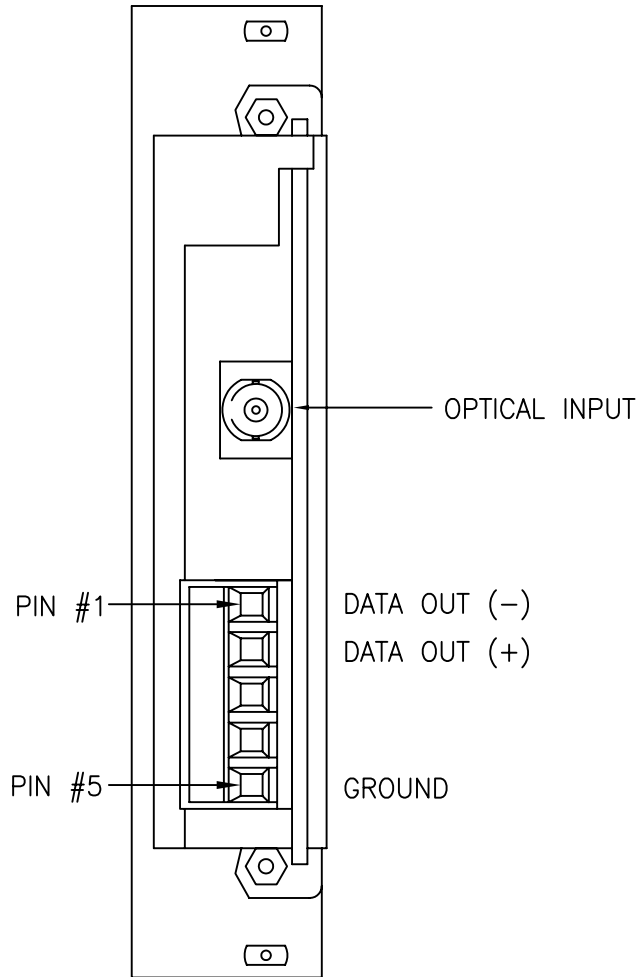

GREEN WHEN DC POWER IS PRESENT

RED WHEN DATA ACTIVITY IS PRESENT

SWITCH	FUNCTION	OFF (UP)	ON (DOWN)	FACTORY SHIPPED
8	FACTORY SET ONLY			UP
7	FACTORY SET ONLY			UP
6	FACTORY SET ONLY			UP
5	OUTPUT TERMINATION	HI Z	120 OHM	DOWN
4	FACTORY SET ONLY			UP
3	FACTORY SET ONLY			UP
2	FACTORY SET ONLY			UP
1	FACTORY SET ONLY			UP

 afi american fibertek 120 BELMONT DRIVE SOMERSET N.J.	DATE:	24 NOV 09		RR-02C	
	ACAD FN.:	RR-02C CC		CUSTOMER ASSEMBLY DRAWING	
	SCALE:	DWG BY:	DWG. NO.:	REV.:	CHK.:
NONE	BLB		SH. 1 OF 1	SK	