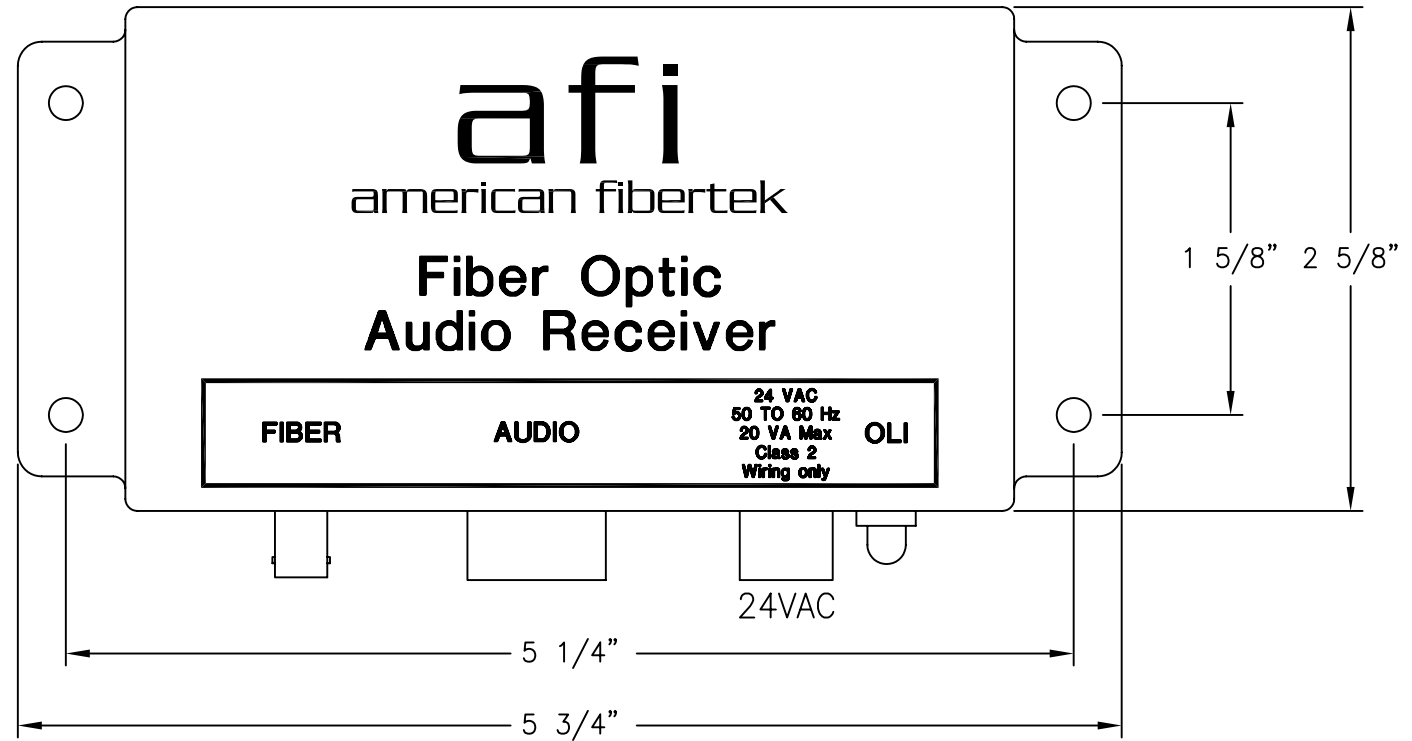

afi
american fibertek

**Fiber Optic
Audio Receiver**

OLI – OPTICAL LEVEL INDICATOR:
INDICATOR IS GREEN WHEN PROPER
LEVEL IS PRESENT. IT IS RED WHEN
SIGNAL IS MISSING OR AT INCORRECT
LEVEL.

AUDIO INPUT

PIN #	BALANCED	UNBALANCED
1	AUDIO +	AUDIO
2	GROUND	GROUND
3	AUDIO -	N.C.

MOUNTING DIMENSIONS
1 5/8" x 5 1/4" O.C.

<p>afi american fibertek 120 BELMONT DRIVE SOMERSET N.J.</p>	DATE: 10 NOV 07	MR-05B		
	ACAD FN.: MR-05B CC	CUSTOMER ASSEMBLY DRAWING		
	SCALE: NONE	DWG BY: BLB	DWG. NO.:	REV.:
			SH. 1 OF 1	