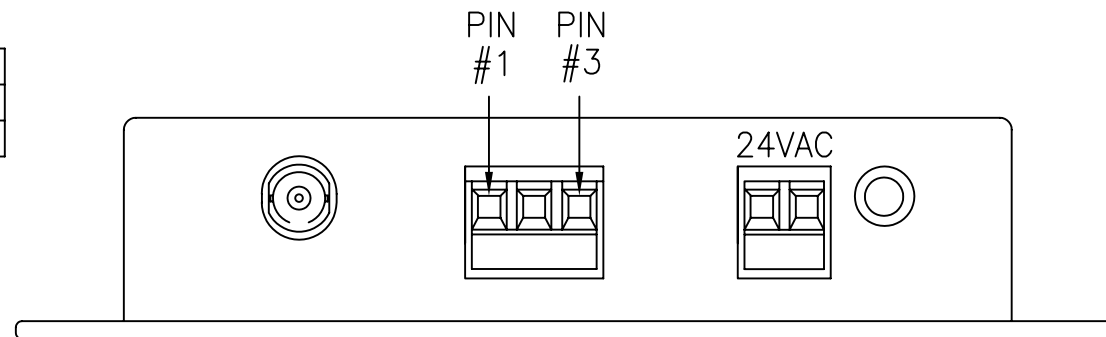

OLI – OPTICAL LEVEL INDICATOR:  
INDICATOR IS GREEN WHEN PROPER  
LEVEL IS PRESENT. IT IS RED WHEN  
SIGNAL IS MISSING OR AT INCORRECT  
LEVEL.

AUDIO INPUT

PIN #	BALANCED	UNBALANCED
1	AUDIO +	AUDIO
2	GROUND	GROUND
3	AUDIO -	N.C.

MOUNTING DIMENSIONS  
1 5/8" x 5 1/4" O.C.

 120 BELMONT DRIVE SOMERSET N.J.	DATE: 10 NOV 07	MR-05B-13		
	ACAD FN.: MR-05B-13 CC	CUSTOMER ASSEMBLY DRAWING		
	SCALE: NONE	DWG BY: BLB	DWG. NO.:	REV.:
			SH. 1 OF 1	