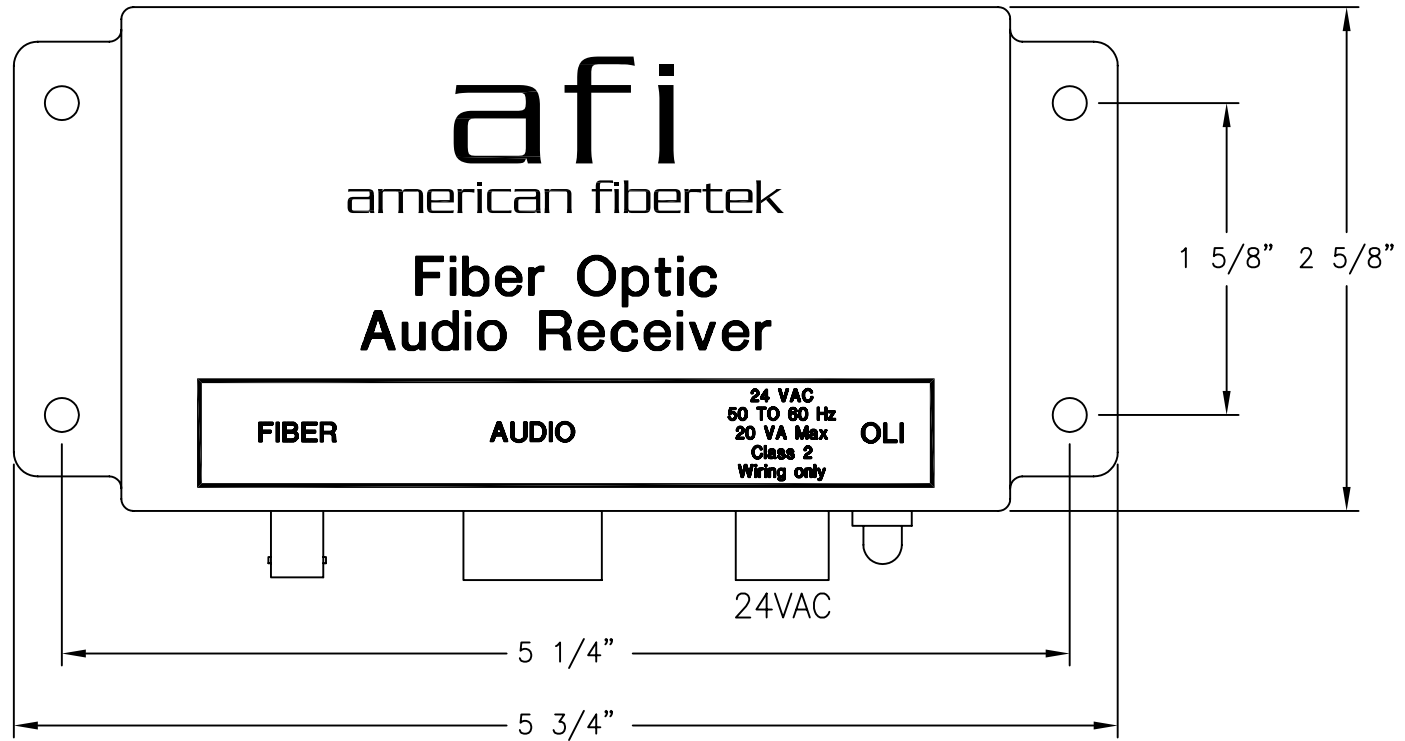

afi
american fibertek

**Fiber Optic
Audio Receiver**

OLI - OPTICAL LEVEL INDICATOR:
INDICATOR IS GREEN WHEN PROPER
LEVEL IS PRESENT. IT IS RED WHEN
SIGNAL IS MISSING OR AT INCORRECT
LEVEL.

AUDIO INPUT

PIN #	BALANCED	UNBALANCED
1	AUDIO +	AUDIO
2	GROUND	GROUND
3	AUDIO -	N.C.

MOUNTING DIMENSIONS
1 5/8" x 5 1/4" O.C.

<p>afi american fibertek 120 BELMONT DRIVE SOMERSET N.J.</p>	DATE: 10 NOV 07	MR-05B-S CUSTOMER ASSEMBLY DRAWING			
	ACAD FN.: MR-05B-S CC				
	SCALE: NONE	DWG BY: BLB	DWG. NO.:	SH. 1 OF 1	REV.: