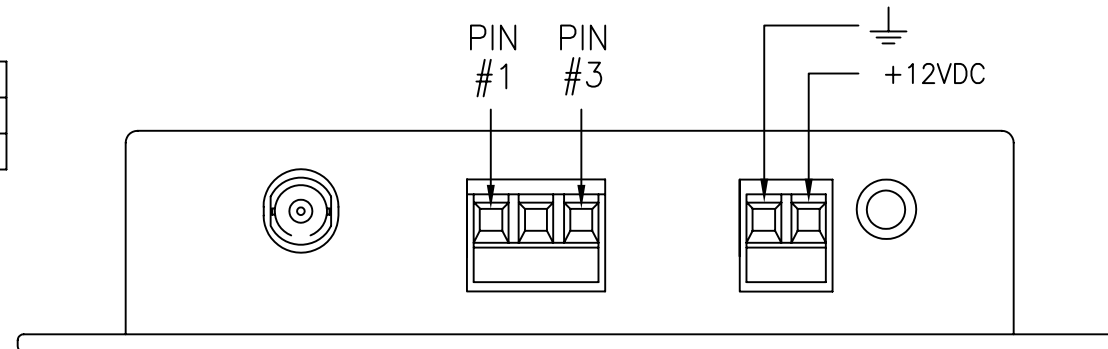

OLI – OPTICAL LEVEL INDICATOR:  
 INDICATOR IS GREEN WHEN PROPER  
 LEVEL IS PRESENT. IT IS RED WHEN  
 SIGNAL IS MISSING OR AT INCORRECT  
 LEVEL.

AUDIO INPUT

PIN #	BALANCED	UNBALANCED
1	AUDIO +	AUDIO
2	GROUND	GROUND
3	AUDIO -	N.C.

MOUNTING DIMENSIONS  
 1 5/8" x 5 1/4" O.C.

 american fibertek 120 BELMONT DRIVE SOMERSET N.J.	DATE: 10 NOV 07		MR-05B-S-12VDC		
	ACAD FN.: MR-05B-S-12VDC CC		CUSTOMER ASSEMBLY DRAWING		
	SCALE: NONE	DWG BY: BLB	DWG. NO.:	SH. 1 OF 1	REV.: