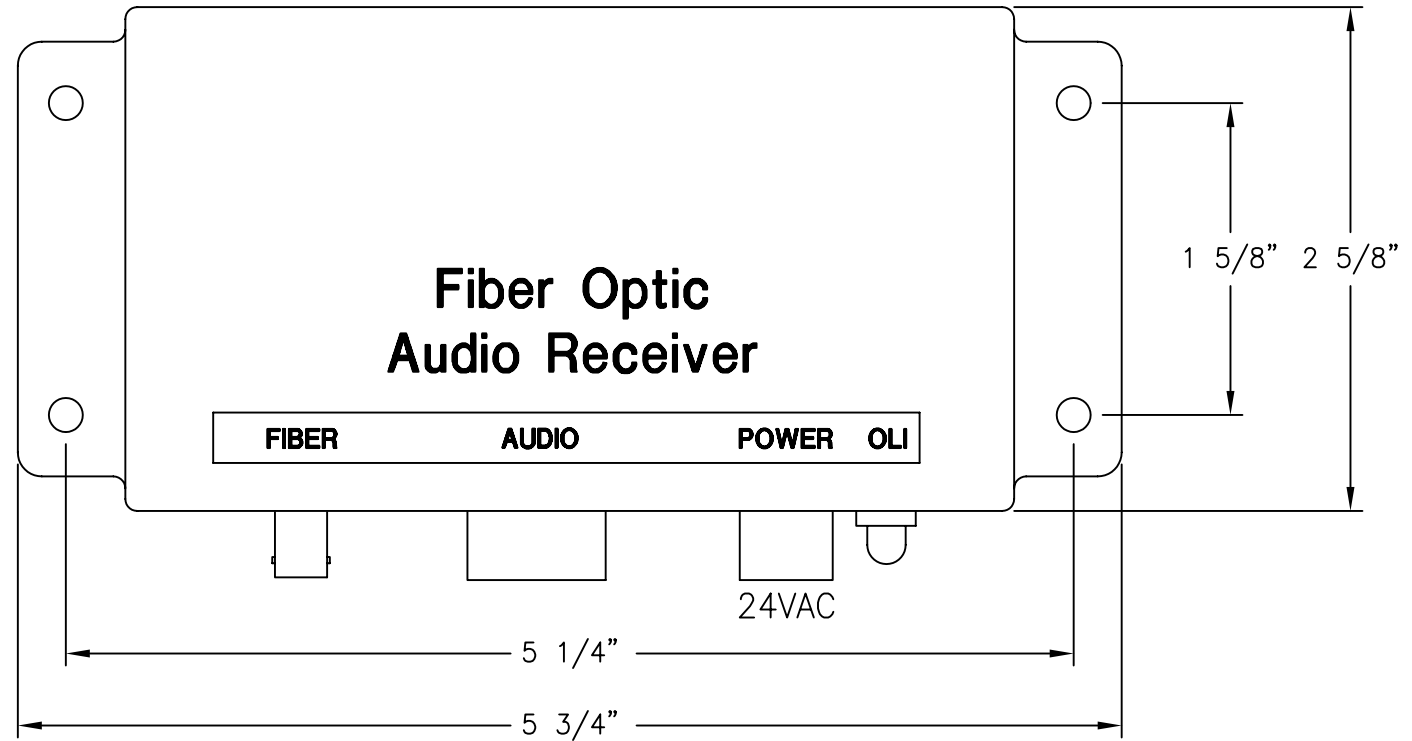

OLI: OPTICAL LEVEL INDICATOR  
 - INDICATORS ARE GREEN WHEN PROPER LEVELS ARE PRESENT. THEY ARE RED WHEN SIGNALS ARE MISSING OR AT INCORRECT LEVELS.

AUDIO OUTPUT

PIN #	BALANCED	UNBALANCED
1	AUDIO +	AUDIO
2	GROUND	GROUND
3	AUDIO -	N.C.

MOUNTING DIMENSIONS  
 1 5/8" x 5 1/4" O.C.

 <b>afi</b> american fibertek 120 BELMONT DRIVE SOMERSET N.J.	DATE: 12 JUNE 07		MR-05B-S-271		
	ACAD FN.: MR-05B-S-271 CC		CUSTOMER ASSEMBLY DRAWING		
	SCALE: NONE	DWG BY: BLB	DWG. NO.:	SH. 1 OF 1	REV.: