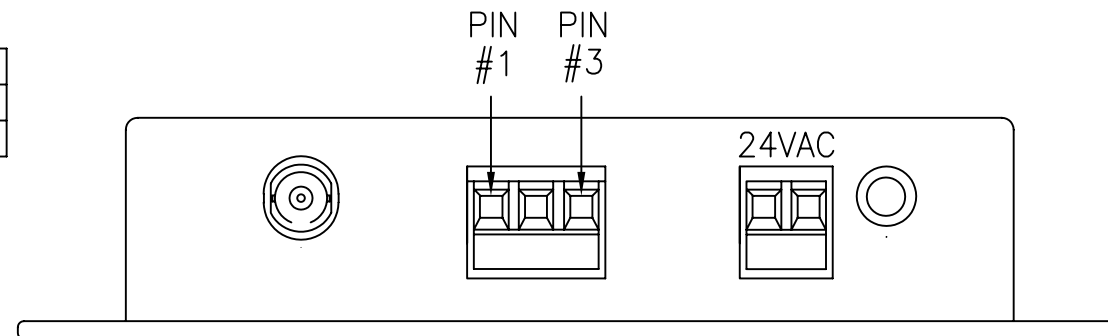

OLI: OPTICAL LEVEL INDICATOR  
 - INDICATORS ARE GREEN WHEN PROPER LEVELS ARE PRESENT. THEY ARE RED WHEN SIGNALS ARE MISSING OR AT INCORRECT LEVELS.

AUDIO OUTPUT

PIN #	BALANCED	UNBALANCED
1	AUDIO +	AUDIO
2	GROUND	GROUND
3	AUDIO -	N.C.

MOUNTING DIMENSIONS  
 1 5/8" x 5 1/4" O.C.

 <b>afi</b> american fibertek 120 BELMONT DRIVE SOMERSET N.J.	DATE: 12 JUNE 07		MR-05B-S-271		
	ACAD FN.: MR-05B-S-271 CC		CUSTOMER ASSEMBLY DRAWING		
	SCALE: NONE	DWG BY: BLB	DWG. NO.:	SH. 1 OF 1	REV.: