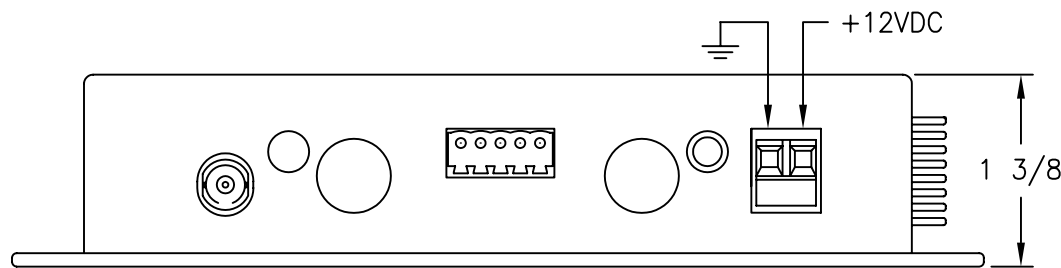

OLI – OPTICAL LEVEL INDICATOR:
 INDICATOR IS GREEN WHEN PROPER
 LEVEL IS PRESENT. IT IS RED WHEN
 SIGNAL IS MISSING OR AT INCORRECT
 LEVEL.

NOTE:
 MOUNTING DIMENSIONS
 3 1/4" x 6 1/4" O.C.

 american fibertek 120 BELMONT DRIVE SOMERSET N.J.	DATE: 01 DEC 10		MR-0800-2W-12VDC CUSTOMER ASSEMBLY DRAWING		
	ACAD FN.: MR-0800-2W-12VDC CC				
	SCALE: 1:.075	DWG BY: BLB	DWG. NO.:	SH. 1 OF	REV.: