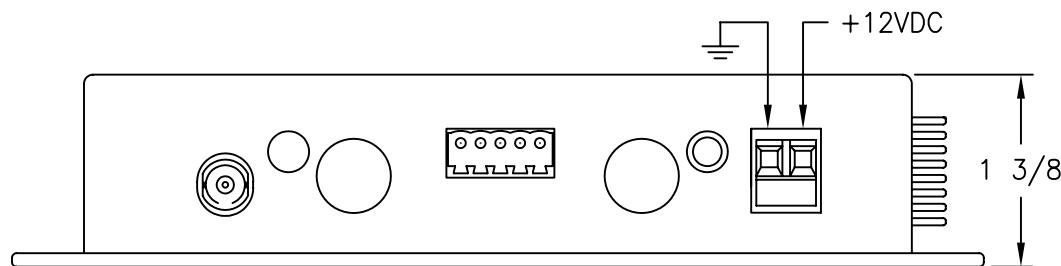

OLI – OPTICAL LEVEL INDICATOR:
INDICATOR IS GREEN WHEN PROPER
LEVEL IS PRESENT. IT IS RED WHEN
SIGNAL IS MISSING OR AT INCORRECT
LEVEL.

NOTE:
MOUNTING DIMENSIONS
3 1/4" x 6 1/4" O.C.

 american fibertek 120 BELMONT DRIVE SOMERSET N.J.	DATE: 01 DEC 10		MT-0800-2W-12VDC CUSTOMER ASSEMBLY DRAWING		
	ACAD FN.: MT-0800-2W-12VDC CC		SCALE: 1:.075	DWG BY: BLB	DWG. NO.:
			SH. 1 OF	CHK.:	<i>SK</i>