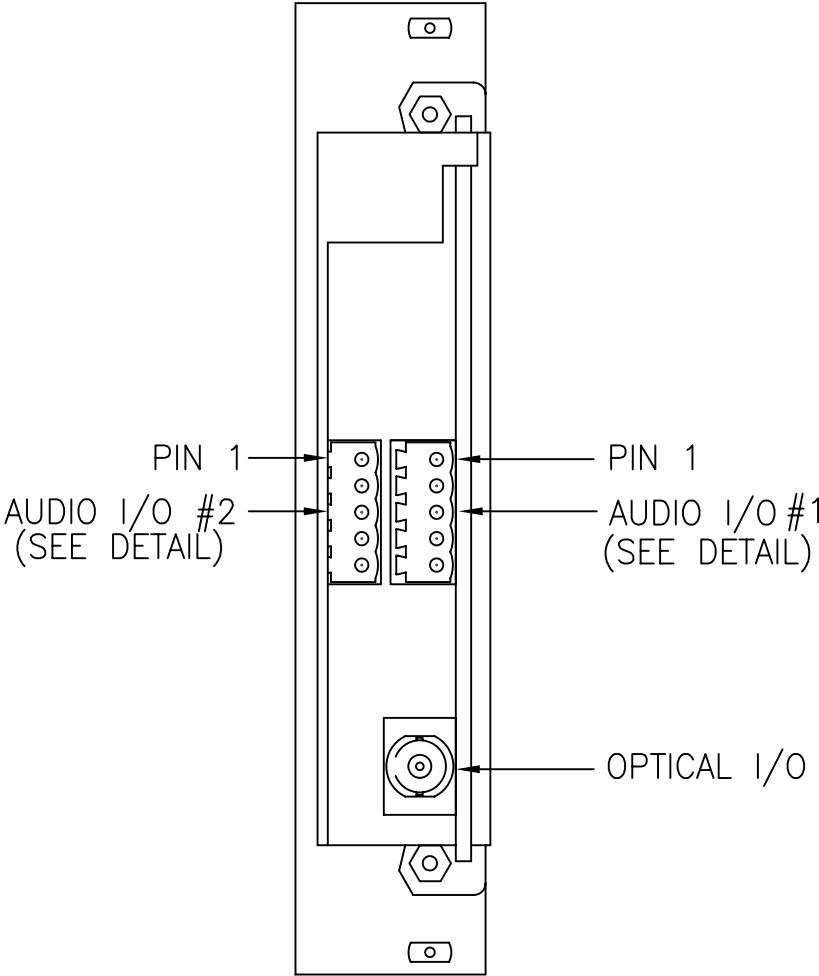

OLI: OPTICAL LEVEL INDICATOR  
 - INDICATORS ARE GREEN WHEN PROPER LEVELS ARE PRESENT. THEY ARE RED WHEN SIGNALS ARE MISSING OR AT INCORRECT LEVELS.

 <b>afi</b> american fibertek 120 BELMONT DRIVE SOMERSET N.J.	DATE:		RR-0880 CUSTOMER ASSEMBLY DRAWING			
	ACAD FN.: RR1800CC					
	SCALE: NONE	DWG BY: BLB	DWG. NO.:	SH. OF	REV.:	CHK.: