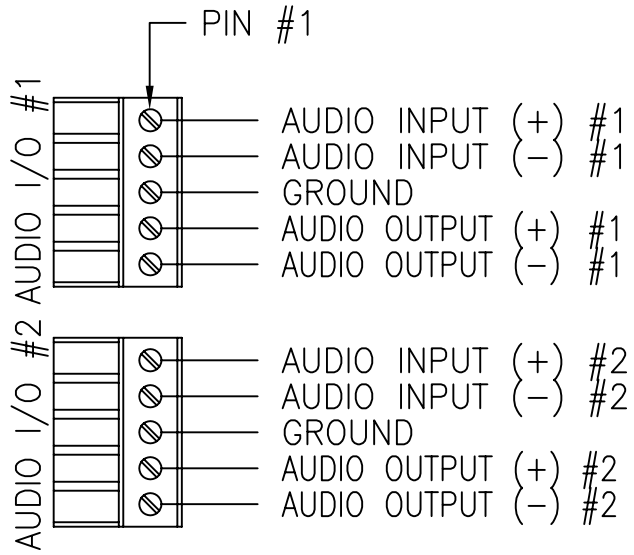

OLI: OPTICAL LEVEL INDICATOR  
 - INDICATORS ARE GREEN WHEN PROPER LEVELS ARE PRESENT. THEY ARE RED WHEN SIGNALS ARE MISSING OR AT INCORRECT LEVELS.

 <b>afi</b> american fibertek 120 BELMONT DRIVE SOMERSET N.J.	DATE:		RR-0880 CUSTOMER ASSEMBLY DRAWING			
	ACAD FN.: RR1800CC					
	SCALE: NONE	DWG BY: BLB	DWG. NO.:	SH. OF	REV.:	CHK.: