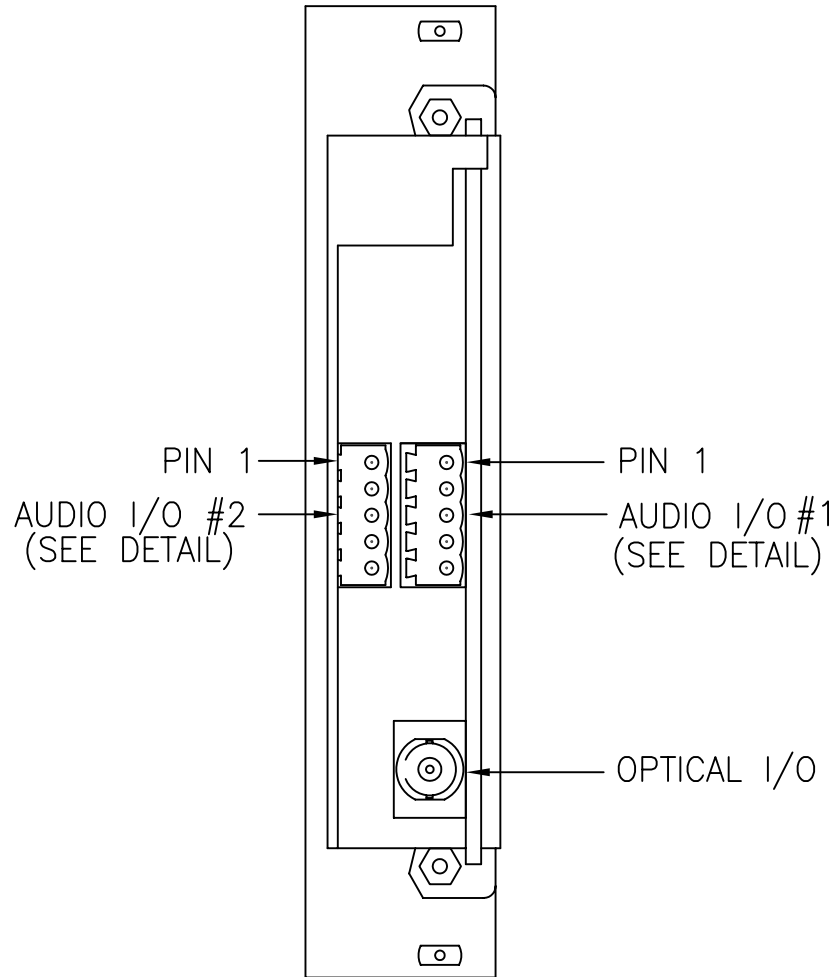

OLI: OPTICAL LEVEL INDICATOR
 - INDICATORS ARE GREEN WHEN PROPER LEVELS ARE PRESENT. THEY ARE RED WHEN SIGNALS ARE MISSING OR AT INCORRECT LEVELS.

 afi american fibertek 120 BELMONT DRIVE SOMERSET N.J.	DATE:		RT-0880 CUSTOMER ASSEMBLY DRAWING		
	ACAD FN.: RR1800CC				
	SCALE: NONE	DWG BY: BLB	DWG. NO.:	SH. OF	REV.: