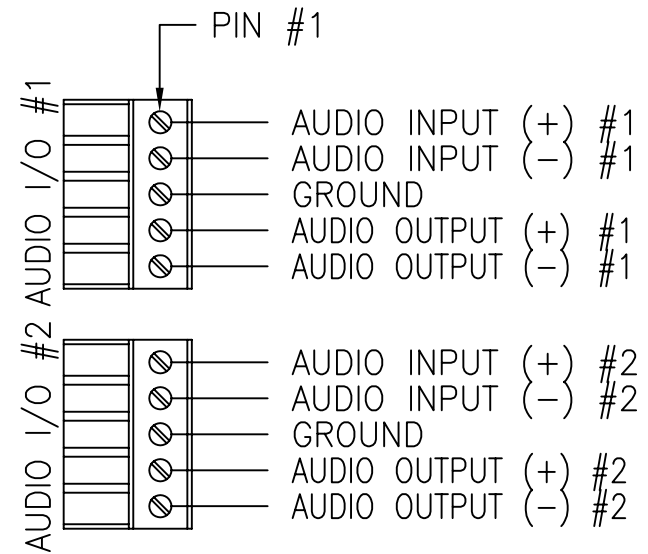

OLI: OPTICAL LEVEL INDICATOR
 - INDICATORS ARE GREEN WHEN PROPER LEVELS ARE PRESENT. THEY ARE RED WHEN SIGNALS ARE MISSING OR AT INCORRECT LEVELS.

 afi american fibertek 120 BELMONT DRIVE SOMERSET N.J.	DATE:		RT-0880 CUSTOMER ASSEMBLY DRAWING		
	ACAD FN.: RR1800CC				
	SCALE: NONE	DWG BY: BLB	DWG. NO.:	SH. OF	REV.: