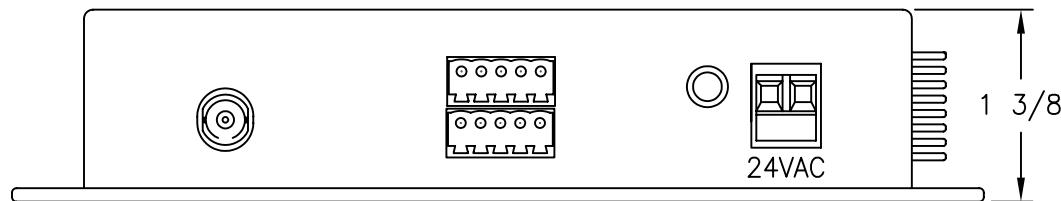

OLI - OPTICAL LEVEL INDICATOR:
 - INDICATORS ARE GREEN WHEN PROPER LEVELS ARE PRESENT. THEY ARE RED WHEN SIGNALS ARE MISSING OR AT INCORRECT LEVELS.

24VAC

NOTE:
 MOUNTING DIMENSIONS
 3 1/4" x 6 1/4" O.C.