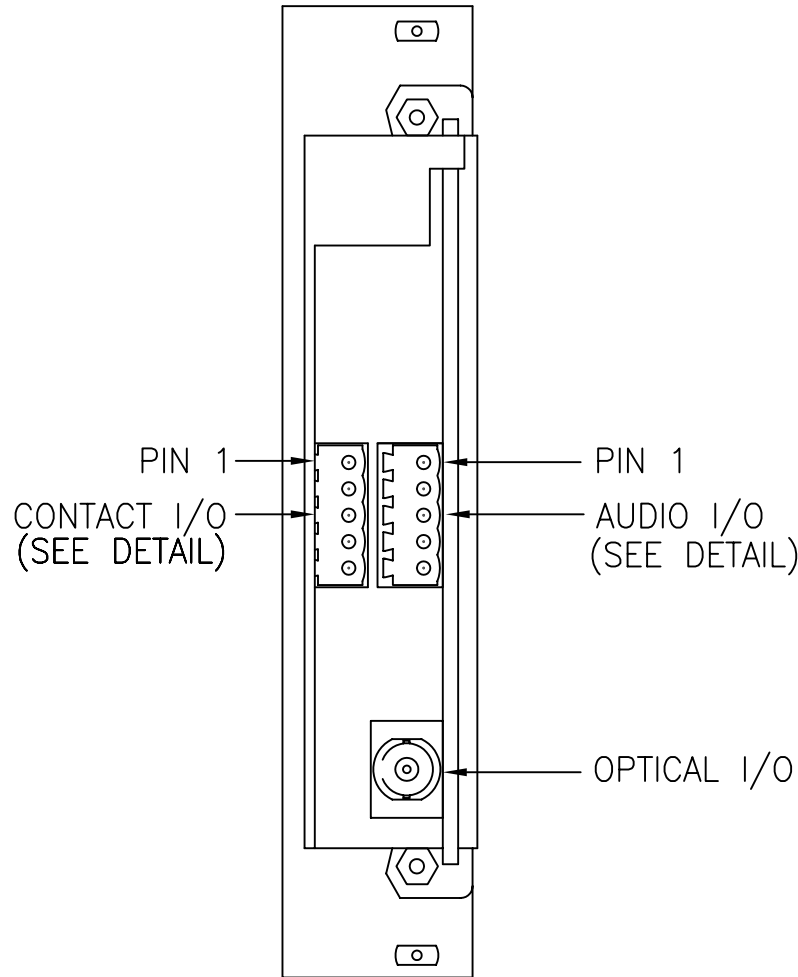

OLI: OPTICAL LEVEL INDICATOR
 - INDICATORS ARE GREEN WHEN PROPER LEVELS ARE PRESENT. THEY ARE RED WHEN SIGNALS ARE MISSING OR AT INCORRECT LEVELS.

 afi american fibertek 120 BELMONT DRIVE SOMERSET N.J.	DATE:		RR-0890 CUSTOMER ASSEMBLY DRAWING		
	ACAD FN.: RR1800CC				
	SCALE: NONE	DWG BY: BLB	DWG. NO.:	SH. OF	REV.: