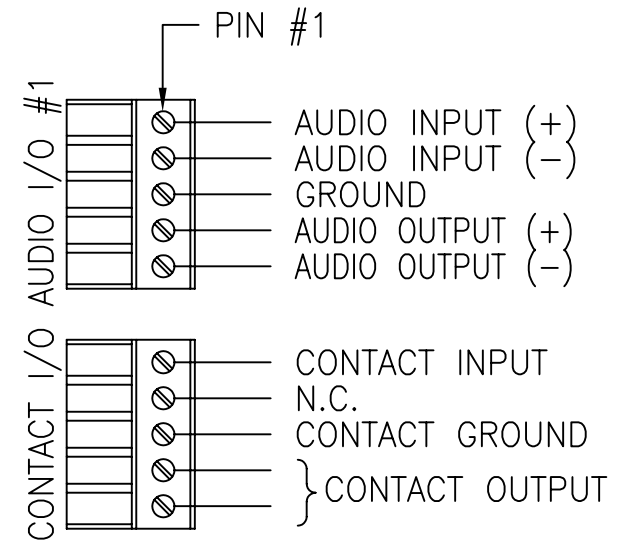

OLI: OPTICAL LEVEL INDICATOR
 - INDICATORS ARE GREEN WHEN PROPER LEVELS ARE PRESENT. THEY ARE RED WHEN SIGNALS ARE MISSING OR AT INCORRECT LEVELS.

 afi american fibertek 120 BELMONT DRIVE SOMERSET N.J.	DATE:		RR-0890 CUSTOMER ASSEMBLY DRAWING		
	ACAD FN.: RR1800CC				
	SCALE: NONE	DWG BY: BLB	DWG. NO.:	SH. OF	REV.: