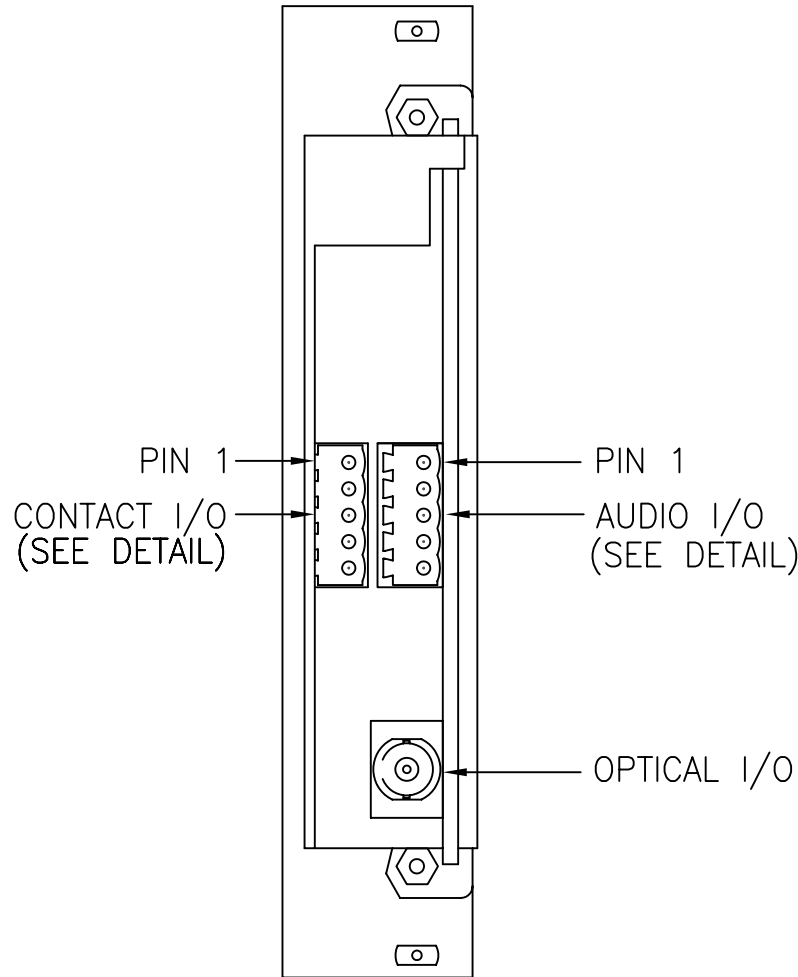

OLI: OPTICAL LEVEL INDICATOR
 - INDICATORS ARE GREEN WHEN PROPER LEVELS ARE PRESENT. THEY ARE RED WHEN SIGNALS ARE MISSING OR AT INCORRECT LEVELS.

 afi american fibertek 120 BELMONT DRIVE SOMERSET N.J.	DATE:		RT-0890 CUSTOMER ASSEMBLY DRAWING			
	ACAD FN.: RR1800CC					
	SCALE: NONE	DWG BY: BLB	DWG. NO.:	SH. OF	REV.:	CHK.: