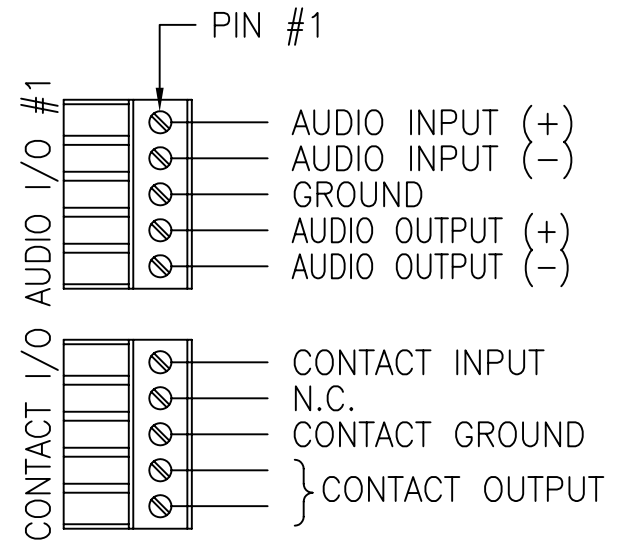

OLI: OPTICAL LEVEL INDICATOR
 - INDICATORS ARE GREEN WHEN PROPER LEVELS ARE PRESENT. THEY ARE RED WHEN SIGNALS ARE MISSING OR AT INCORRECT LEVELS.

 afi american fibertek 120 BELMONT DRIVE SOMERSET N.J.	DATE:		RT-0890 CUSTOMER ASSEMBLY DRAWING			
	ACAD FN.: RR1800CC					
	SCALE: NONE	DWG BY: BLB	DWG. NO.:	SH. OF	REV.:	CHK.: