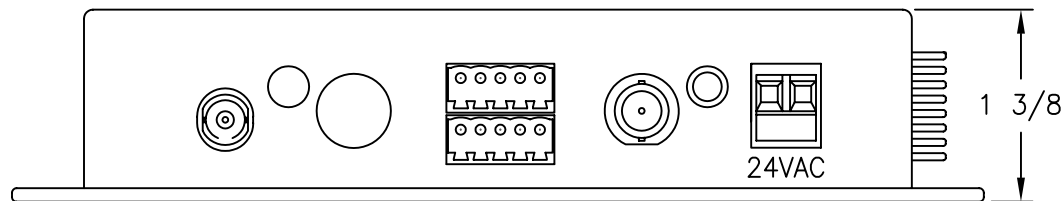

OLI - OPTICAL LEVEL INDICATOR:  
 INDICATOR IS GREEN WHEN PROPER  
 LEVEL IS PRESENT. IT IS RED WHEN  
 SIGNAL IS MISSING OR AT INCORRECT  
 LEVEL.

24VAC

NOTE:  
 MOUNTING DIMENSIONS  
 3 1/4" x 6 1/4" O.C.