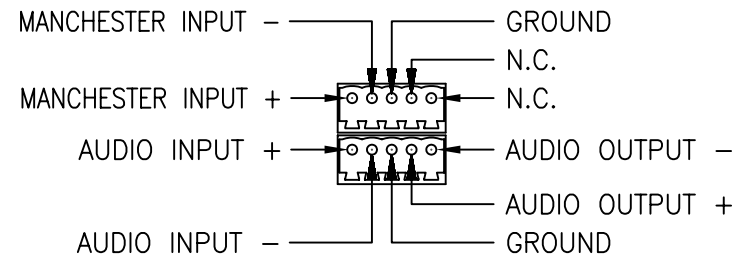

OLI – OPTICAL LEVEL INDICATOR:
 INDICATOR IS GREEN WHEN PROPER
 LEVEL IS PRESENT. IT IS RED WHEN
 SIGNAL IS MISSING OR AT INCORRECT
 LEVEL.

24VAC

NOTE:
 MOUNTING DIMENSIONS
 3 1/4" x 6 1/4" O.C.

 american fibertek 120 BELMONT DRIVE SOMERSET N.J.	DATE: 18 JUNE 08		MR-1280B CUSTOMER ASSEMBLY DRAWING		
	ACAD FN.: MR-1280B CC				
	SCALE: 1:.075	DWG BY: BLB	DWG. NO.:	SH. 1 OF 1	REV.: