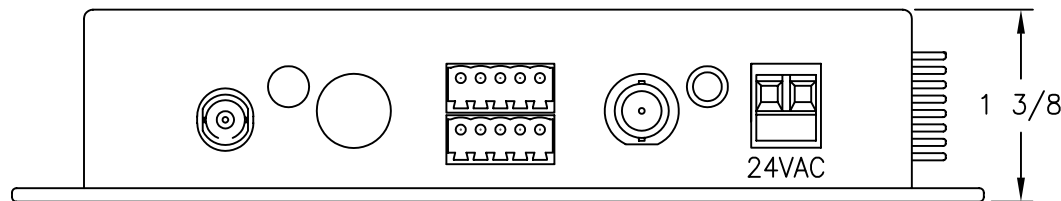

OLI – OPTICAL LEVEL INDICATOR:
 INDICATOR IS GREEN WHEN PROPER
 LEVEL IS PRESENT. IT IS RED WHEN
 SIGNAL IS MISSING OR AT INCORRECT
 LEVEL.

24VAC

NOTE:
 MOUNTING DIMENSIONS
 3 1/4" x 6 1/4" O.C.

 american fibertek 120 BELMONT DRIVE SOMERSET N.J.	DATE: 18 JUNE 08		MR-1280B CUSTOMER ASSEMBLY DRAWING		
	ACAD FN.: MR-1280B CC				
	SCALE: 1:.075	DWG BY: BLB	DWG. NO.:	SH. 1 OF 1	REV.: