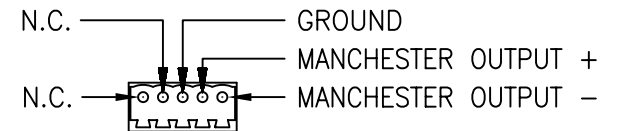

VLI - VIDEO LEVEL INDICATOR:
 OLI - OPTICAL LEVEL INDICATOR:
 INDICATOR IS GREEN WHEN PROPER
 LEVEL IS PRESENT. IT IS RED WHEN
 SIGNAL IS MISSING OR AT INCORRECT
 LEVEL.

24VAC

NOTE:
 MOUNTING DIMENSIONS
 3 1/4" x 6 1/4" O.C.