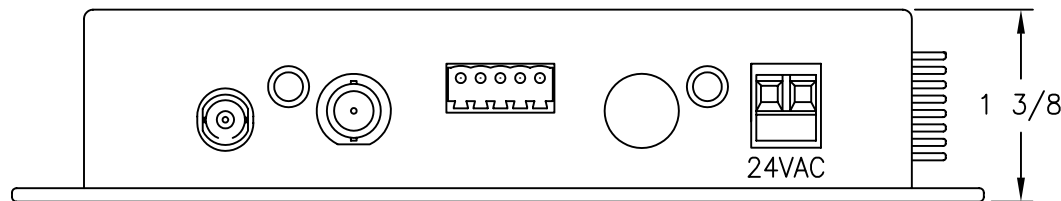

VLI - VIDEO LEVEL INDICATOR:
 OLI - OPTICAL LEVEL INDICATOR:
 INDICATOR IS GREEN WHEN PROPER
 LEVEL IS PRESENT. IT IS RED WHEN
 SIGNAL IS MISSING OR AT INCORRECT
 LEVEL.

24VAC

NOTE:
 MOUNTING DIMENSIONS
 3 1/4" x 6 1/4" O.C.