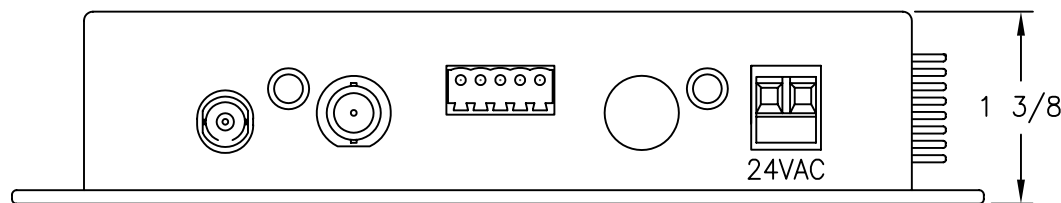

VLI - VIDEO LEVEL INDICATOR:
 OLI - OPTICAL LEVEL INDICATOR:
 INDICATOR IS GREEN WHEN PROPER
 LEVEL IS PRESENT. IT IS RED WHEN
 SIGNAL IS MISSING OR AT INCORRECT
 LEVEL.

24VAC

NOTE:
 MOUNTING DIMENSIONS
 3 1/4" x 6 1/4" O.C.