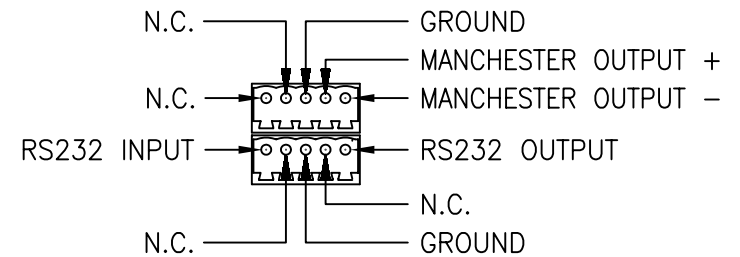

VLI - VIDEO LEVEL INDICATOR:  
 OLI - OPTICAL LEVEL INDICATOR:  
 INDICATOR IS GREEN WHEN PROPER  
 LEVEL IS PRESENT. IT IS RED WHEN  
 SIGNAL IS MISSING OR AT INCORRECT  
 LEVEL.

24VAC

NOTE:  
 MOUNTING DIMENSIONS  
 3 1/4" x 6 1/4" O.C.

 american fibertek 120 BELMONT DRIVE SOMERSET N.J.		DATE: 12 JAN 07		MT-1230B CUSTOMER ASSEMBLY DRAWING	
		ACAD FN.: MT-1230B CC			
SCALE: 1:.075	DWG BY: BLB	DWG. NO.:	SH. 1 OF 1	REV.:	CHK.: