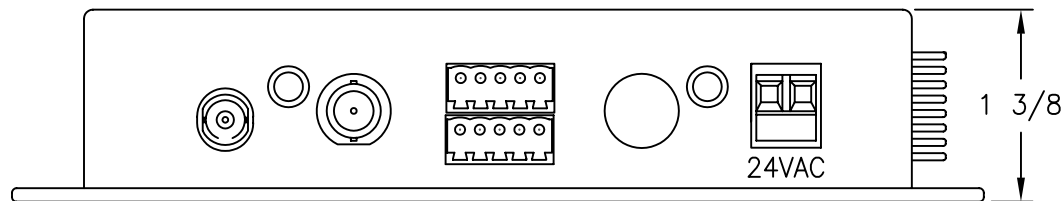

VLI - VIDEO LEVEL INDICATOR:  
 OLI - OPTICAL LEVEL INDICATOR:  
 INDICATOR IS GREEN WHEN PROPER  
 LEVEL IS PRESENT. IT IS RED WHEN  
 SIGNAL IS MISSING OR AT INCORRECT  
 LEVEL.

24VAC

NOTE:  
 MOUNTING DIMENSIONS  
 3 1/4" x 6 1/4" O.C.