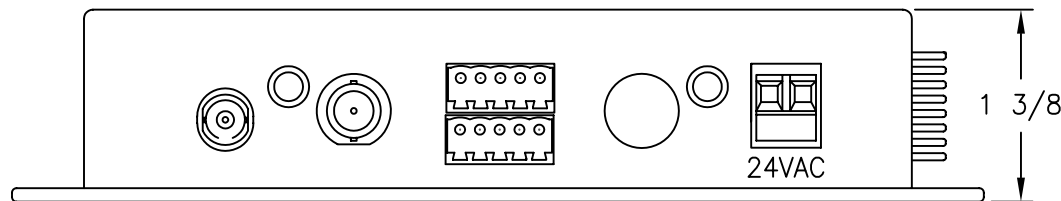

VLI - VIDEO LEVEL INDICATOR:
 OLI - OPTICAL LEVEL INDICATOR:
 INDICATOR IS GREEN WHEN PROPER
 LEVEL IS PRESENT. IT IS RED WHEN
 SIGNAL IS MISSING OR AT INCORRECT
 LEVEL.

24VAC

NOTE:
 MOUNTING DIMENSIONS
 3 1/4" x 6 1/4" O.C.