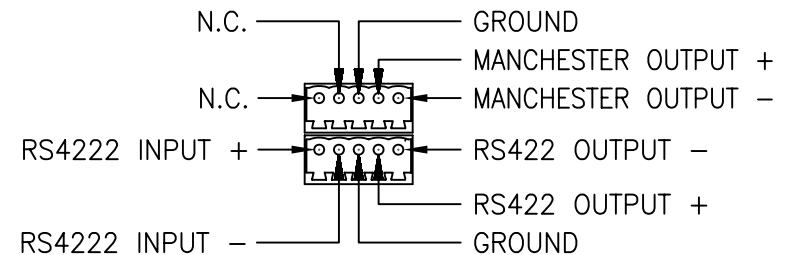

VLI - VIDEO LEVEL INDICATOR:
 OLI - OPTICAL LEVEL INDICATOR:
 INDICATOR IS GREEN WHEN PROPER
 LEVEL IS PRESENT. IT IS RED WHEN
 SIGNAL IS MISSING OR AT INCORRECT
 LEVEL.

24VAC

NOTE:
 MOUNTING DIMENSIONS
 3 1/4" x 6 1/4" O.C.

 aFi american fibertek 120 BELMONT DRIVE SOMERSET N.J.	DATE: 12 JAN 07		MT-1240B CUSTOMER ASSEMBLY DRAWING		
	ACAD FN.: MT-1240B CC		DWG. NO.:	REV.:	CHK.:
	SCALE: 1:.075	DWG BY: BLB		SH. 1 OF 1	<i>SK</i>