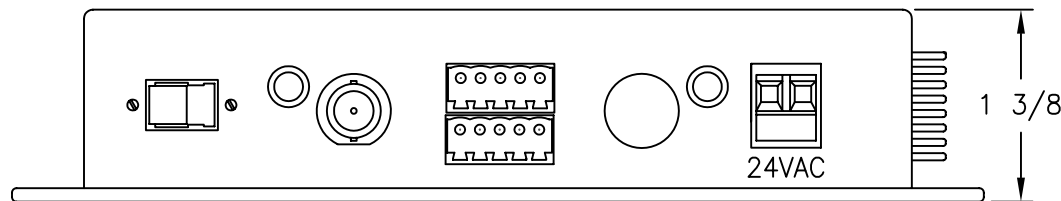

VLI - VIDEO LEVEL INDICATOR:
OLI - OPTICAL LEVEL INDICATOR:
INDICATOR IS GREEN WHEN PROPER
LEVEL IS PRESENT. IT IS RED WHEN
SIGNAL IS MISSING OR AT INCORRECT
LEVEL.

24VAC

NOTE:
MOUNTING DIMENSIONS
3 1/4" x 6 1/4" O.C.