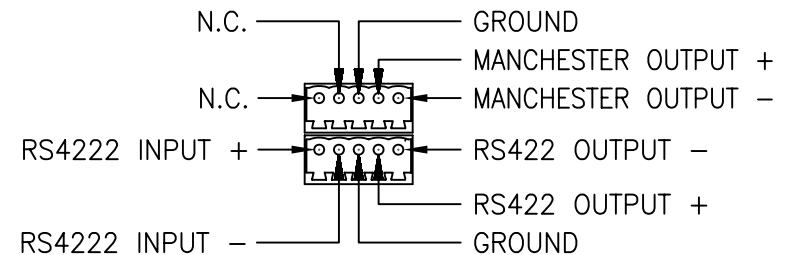

VLI - VIDEO LEVEL INDICATOR:
OLI - OPTICAL LEVEL INDICATOR:
INDICATOR IS GREEN WHEN PROPER
LEVEL IS PRESENT. IT IS RED WHEN
SIGNAL IS MISSING OR AT INCORRECT
LEVEL.

24VAC

NOTE:
MOUNTING DIMENSIONS
3 1/4" x 6 1/4" O.C.

<p>afi american fibertek 120 BELMONT DRIVE SOMERSET N.J.</p>	DATE: 12 JAN 07		<p>MT-1240B-137 CUSTOMER ASSEMBLY DRAWING</p>	
	ACAD FN.: MT-1240B-137 CC			
	SCALE: 1:.075	DWG BY: BLB	DWG. NO.:	REV.:
		SH. 1 OF 1		