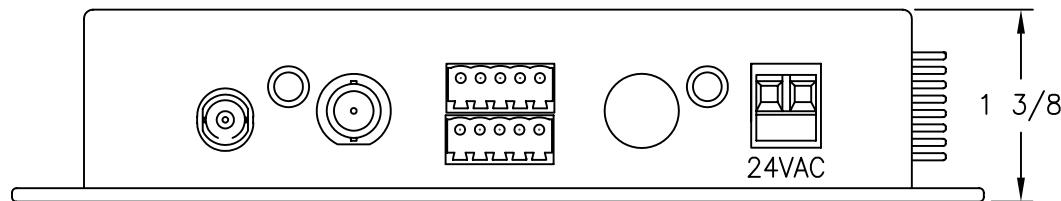

VLI - VIDEO LEVEL INDICATOR:  
 OLI - OPTICAL LEVEL INDICATOR:  
 INDICATOR IS GREEN WHEN PROPER  
 LEVEL IS PRESENT. IT IS RED WHEN  
 SIGNAL IS MISSING OR AT INCORRECT  
 LEVEL.

24VAC

NOTE:  
 MOUNTING DIMENSIONS  
 3 1/4" x 6 1/4" O.C.