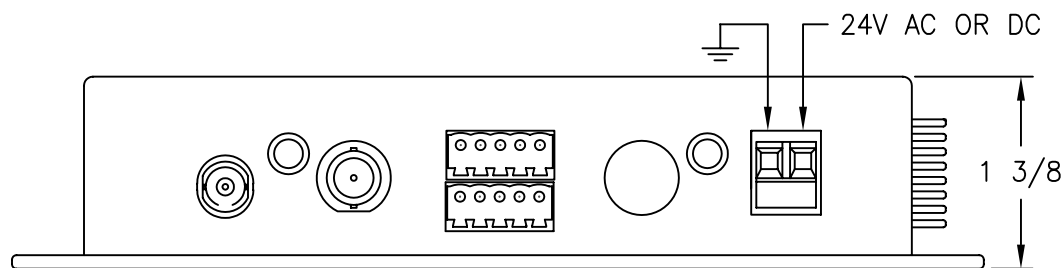

VLI - VIDEO LEVEL INDICATOR:  
 OLI - OPTICAL LEVEL INDICATOR:  
 INDICATOR IS GREEN WHEN PROPER  
 LEVEL IS PRESENT. IT IS RED WHEN  
 SIGNAL IS MISSING OR AT INCORRECT  
 LEVEL.

NOTE:  
 MOUNTING DIMENSIONS  
 3 1/4" x 6 1/4" O.C.

<p style="font-size: 2em; margin: 0;"><b>afi</b></p> <p style="margin: 0;">american fibertek</p> <p style="margin: 0;">120 BELMONT DRIVE SOMERSET N.J.</p>	DATE: 05 MAR 08		<p style="font-size: 1.2em; margin: 0;">MT-1290B-131</p> <p style="margin: 0;">CUSTOMER ASSEMBLY DRAWING</p>	
	ACAD FN.: MT-1290B-131 CC			
	SCALE: 1:.075	DWG BY: BLB	DWG. NO.:	REV.:
		SH. 1 OF 1		