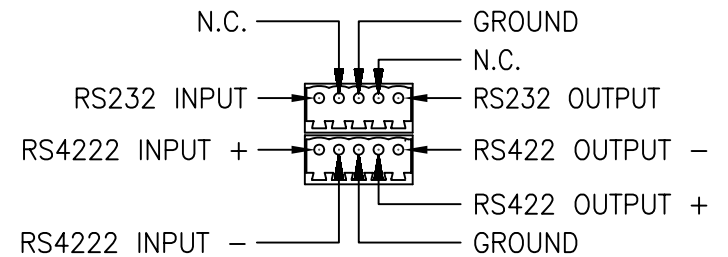

VLI - VIDEO LEVEL INDICATOR:
 OLI - OPTICAL LEVEL INDICATOR:
 INDICATOR IS GREEN WHEN PROPER
 LEVEL IS PRESENT. IT IS RED WHEN
 SIGNAL IS MISSING OR AT INCORRECT
 LEVEL.

24VAC

NOTE:
 MOUNTING DIMENSIONS
 3 1/4" x 6 1/4" O.C.