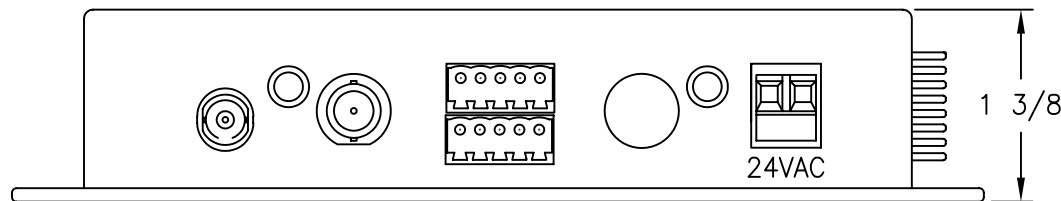

VLI - VIDEO LEVEL INDICATOR:
 OLI - OPTICAL LEVEL INDICATOR:
 INDICATOR IS GREEN WHEN PROPER
 LEVEL IS PRESENT. IT IS RED WHEN
 SIGNAL IS MISSING OR AT INCORRECT
 LEVEL.

24VAC

NOTE:
 MOUNTING DIMENSIONS
 3 1/4" x 6 1/4" O.C.