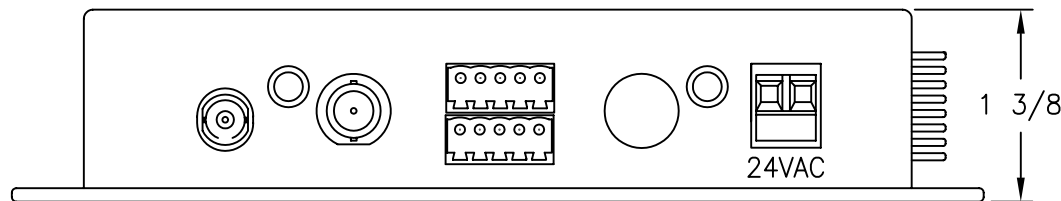

VLI - VIDEO LEVEL INDICATOR:  
OLI - OPTICAL LEVEL INDICATOR:  
INDICATOR IS GREEN WHEN PROPER  
LEVEL IS PRESENT. IT IS RED WHEN  
SIGNAL IS MISSING OR AT INCORRECT  
LEVEL.

24VAC

NOTE:  
MOUNTING DIMENSIONS  
3 1/4" x 6 1/4" O.C.

<p style="font-size: 2em; margin: 0;"><b>afi</b></p> <p style="margin: 0;">american fibertek</p> <p style="margin: 0;">120 BELMONT DRIVE SOMERSET N.J.</p>		DATE:	18 MAY 10	<p style="font-size: 1.2em; margin: 0;">MT-1390</p> <p style="margin: 0;">CUSTOMER ASSEMBLY DRAWING</p>	
		ACAD FN.:	MT-1390 CC		
SCALE:	DWG BY:	DWG. NO.:	SH. 1 OF 1	REV.:	CHK.:
1:.075	BLB				<i>SK</i>