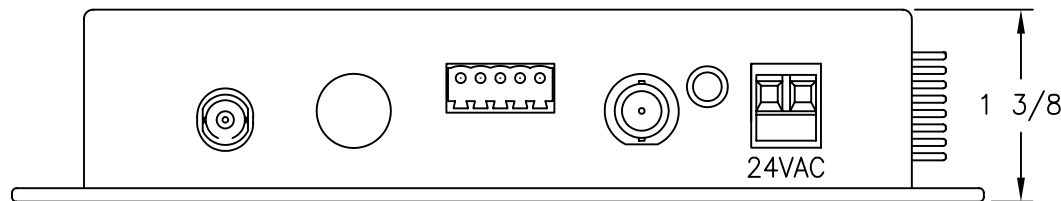

OLI – OPTICAL LEVEL INDICATOR:
 INDICATOR IS GREEN WHEN PROPER
 LEVEL IS PRESENT. IT IS RED WHEN
 SIGNAL IS MISSING OR AT INCORRECT
 LEVEL.

24VAC

NOTE:
 MOUNTING DIMENSIONS
 3 1/4" x 6 1/4" O.C.

 american fibertek 120 BELMONT DRIVE SOMERSET N.J.	DATE:	18 DEC 07	MR-1400 CUSTOMER ASSEMBLY DRAWING			
	ACAD FN.:	MR-1400 CC				
	SCALE:	DWG BY:	DWG. NO.:	REV.:	CHK.:	
	1:075	BLB			SH. 1 OF 1	