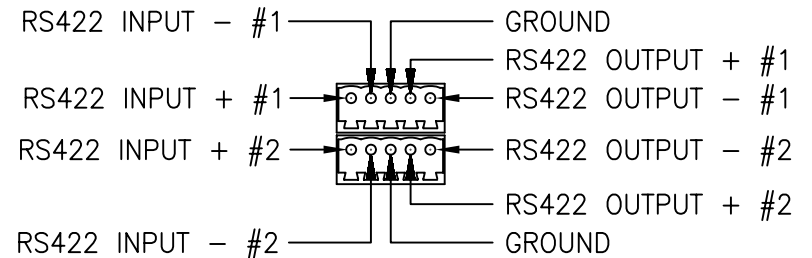

OLI - OPTICAL LEVEL INDICATOR:
 INDICATOR IS GREEN WHEN PROPER
 LEVEL IS PRESENT. IT IS RED WHEN
 SIGNAL IS MISSING OR AT INCORRECT
 LEVEL.

24VAC

NOTE:
 MOUNTING DIMENSIONS
 3 1/4" x 6 1/4" O.C.

 american fibertek 120 BELMONT DRIVE SOMERSET N.J.	DATE: 09 APR 08		MR-1440 CUSTOMER ASSEMBLY DRAWING		
	ACAD FN.: MR-1440 CC				
	SCALE: 1:.075	DWG BY: BLB	DWG. NO.:	SH. 1 OF 1	REV.: