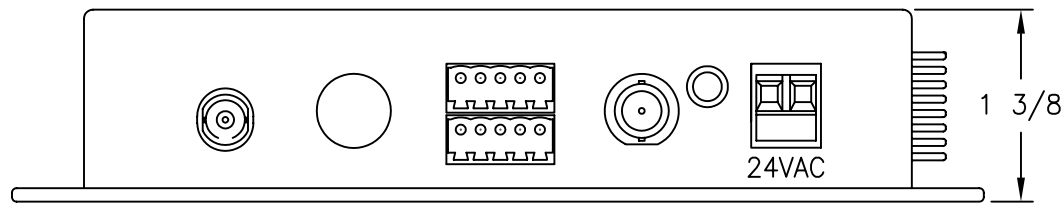

OLI - OPTICAL LEVEL INDICATOR:
 INDICATOR IS GREEN WHEN PROPER
 LEVEL IS PRESENT. IT IS RED WHEN
 SIGNAL IS MISSING OR AT INCORRECT
 LEVEL.

24VAC

NOTE:
 MOUNTING DIMENSIONS
 3 1/4" x 6 1/4" O.C.

 american fibertek 120 BELMONT DRIVE SOMERSET N.J.	DATE: 09 APR 08		MR-1440 CUSTOMER ASSEMBLY DRAWING		
	ACAD FN.: MR-1440 CC				
	SCALE: 1:.075	DWG BY: BLB	DWG. NO.:	SH. 1 OF 1	REV.: