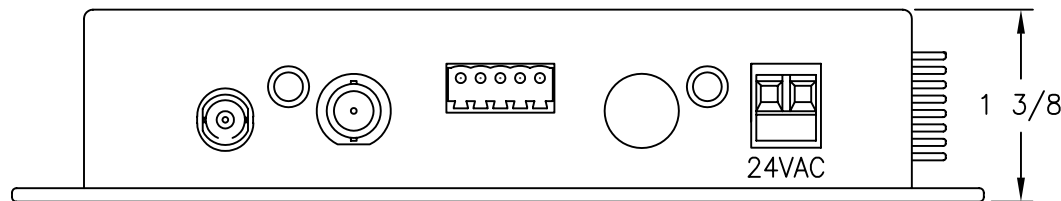

VLI - VIDEO LEVEL INDICATOR:
 OLI - OPTICAL LEVEL INDICATOR:
 INDICATOR IS GREEN WHEN PROPER
 LEVEL IS PRESENT. IT IS RED WHEN
 SIGNAL IS MISSING OR AT INCORRECT
 LEVEL.

NOTE:
 MOUNTING DIMENSIONS
 3 1/4" x 6 1/4" O.C.