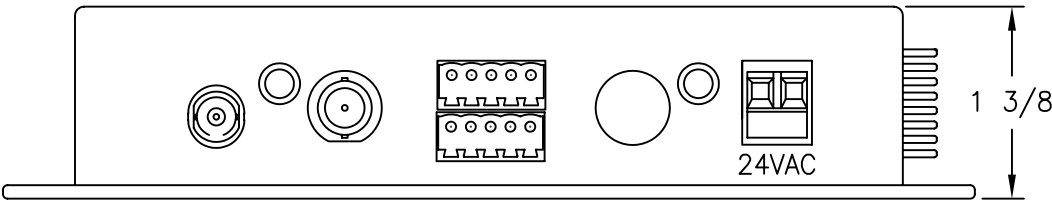

afi
american fibertek

**FIBER OPTIC
TRANSCEIVER**

OPTICAL VLI IN DATA I/O OUT OLI 24 VAC 50 TO 60 Hz 20 VA Max Class 2 Wiring only

3 1/4" 5 3/4"

6 1/4"

6 3/4"

VLI - VIDEO LEVEL INDICATOR:
OLI - OPTICAL LEVEL INDICATOR:
INDICATOR IS GREEN WHEN PROPER
LEVEL IS PRESENT. IT IS RED WHEN
SIGNAL IS MISSING OR AT INCORRECT
LEVEL.

24VAC

NOTE:
MOUNTING DIMENSIONS
3 1/4" x 6 1/4" O.C.

<p>afi american fibertek 120 BELMONT DRIVE SOMERSET N.J.</p>	DATE: 09 APR 08	MT-1440		
	ACAD FN.: MT-1440 CC	CUSTOMER ASSEMBLY DRAWING		
	SCALE: 1:.075	DWG BY: BLB	DWG. NO.:	REV.:
			SH. 1 OF 1	