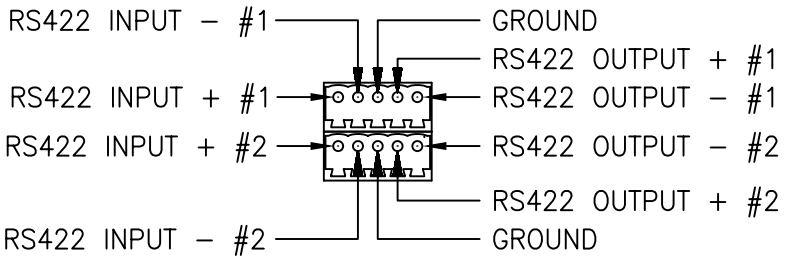

afi
american fibertek

**FIBER OPTIC
TRANSCEIVER**

OPTICAL VLI IN DATA I/O OUT OLI 24 VAC 50 TO 60 Hz 20 VA Max Class 2 Wiring only

3 1/4" 5 3/4"

6 1/4"

6 3/4"

VLI - VIDEO LEVEL INDICATOR:
OLI - OPTICAL LEVEL INDICATOR:
INDICATOR IS GREEN WHEN PROPER
LEVEL IS PRESENT. IT IS RED WHEN
SIGNAL IS MISSING OR AT INCORRECT
LEVEL.

24VAC

NOTE:
MOUNTING DIMENSIONS
3 1/4" x 6 1/4" O.C.

<p>afi american fibertek 120 BELMONT DRIVE SOMERSET N.J.</p>	DATE: 09 APR 08	MT-1440		
	ACAD FN.: MT-1440 CC	CUSTOMER ASSEMBLY DRAWING		
	SCALE: 1:.075	DWG BY: BLB	DWG. NO.:	REV.:
			SH. 1 OF 1	