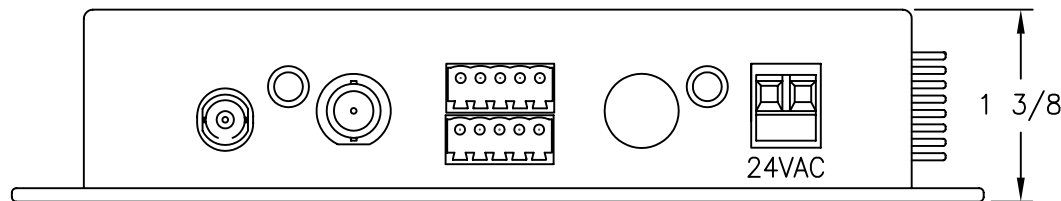

VLI - VIDEO LEVEL INDICATOR:
 OLI - OPTICAL LEVEL INDICATOR:
 INDICATOR IS GREEN WHEN PROPER
 LEVEL IS PRESENT. IT IS RED WHEN
 SIGNAL IS MISSING OR AT INCORRECT
 LEVEL.

24VAC

NOTE:
 MOUNTING DIMENSIONS
 3 1/4" x 6 1/4" O.C.