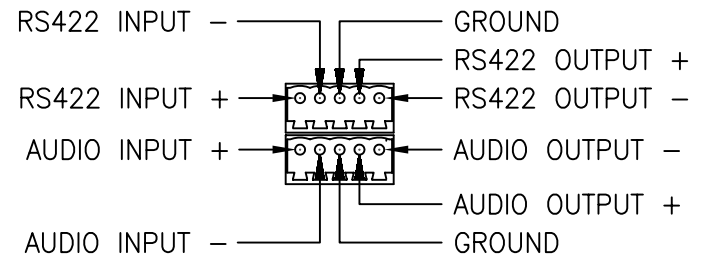

VLI - VIDEO LEVEL INDICATOR:
 OLI - OPTICAL LEVEL INDICATOR:
 INDICATOR IS GREEN WHEN PROPER
 LEVEL IS PRESENT. IT IS RED WHEN
 SIGNAL IS MISSING OR AT INCORRECT
 LEVEL.

24VAC

NOTE:
 MOUNTING DIMENSIONS
 3 1/4" x 6 1/4" O.C.

 american fibertek 120 BELMONT DRIVE SOMERSET N.J.		DATE: 16 MAY 08		MT-1480 CUSTOMER ASSEMBLY DRAWING	
		ACAD FN.: MT-1480 CC			
SCALE: 1:.075	DWG BY: BLB	DWG. NO.:	SH. 1 OF 1	REV.:	CHK.: