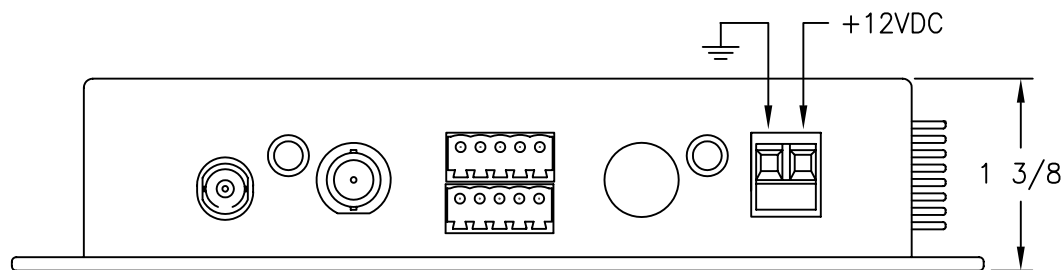

VLI - VIDEO LEVEL INDICATOR:
 OLI - OPTICAL LEVEL INDICATOR:
 INDICATOR IS GREEN WHEN PROPER
 LEVEL IS PRESENT. IT IS RED WHEN
 SIGNAL IS MISSING OR AT INCORRECT
 LEVEL.

NOTE:
 MOUNTING DIMENSIONS
 3 1/4" x 6 1/4" O.C.