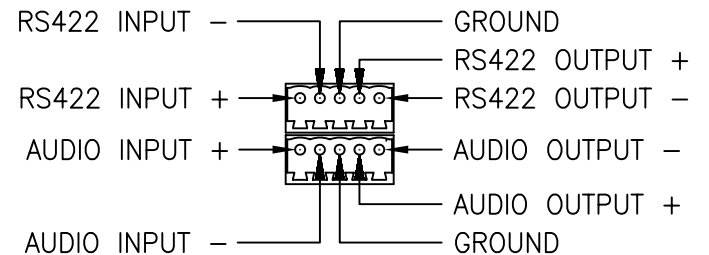

VLI - VIDEO LEVEL INDICATOR:
 OLI - OPTICAL LEVEL INDICATOR:
 INDICATOR IS GREEN WHEN PROPER
 LEVEL IS PRESENT. IT IS RED WHEN
 SIGNAL IS MISSING OR AT INCORRECT
 LEVEL.

NOTE:
 MOUNTING DIMENSIONS
 3 1/4" x 6 1/4" O.C.

<p style="font-size: 2em; margin: 0;">afi</p> <p style="margin: 0;">american fibertek</p> <p style="margin: 0;">120 BELMONT DRIVE SOMERSET N.J.</p>	DATE: 16 MAY 08		MT-1480-12VDC	
	ACAD FN.: MT-1480-12VDC CC		CUSTOMER ASSEMBLY DRAWING	
	SCALE: 1:.075	DWG BY: BLB	DWG. NO.:	REV.:
			SH. 1 OF 1	