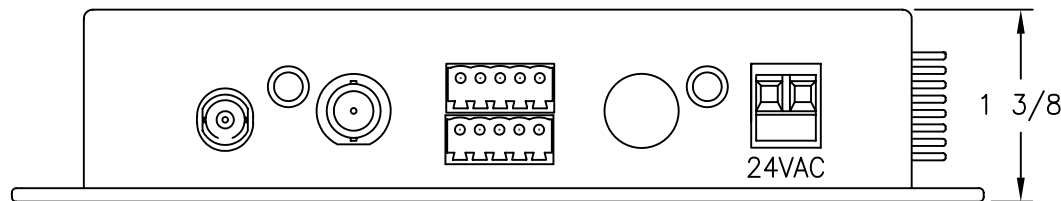

VLI - VIDEO LEVEL INDICATOR:  
 OLI - OPTICAL LEVEL INDICATOR:  
 INDICATOR IS GREEN WHEN PROPER  
 LEVEL IS PRESENT. IT IS RED WHEN  
 SIGNAL IS MISSING OR AT INCORRECT  
 LEVEL.

24VAC

NOTE:  
 MOUNTING DIMENSIONS  
 3 1/4" x 6 1/4" O.C.