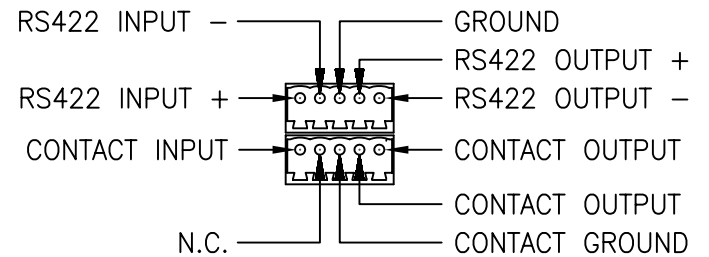

VLI - VIDEO LEVEL INDICATOR:  
 OLI - OPTICAL LEVEL INDICATOR:  
 INDICATOR IS GREEN WHEN PROPER  
 LEVEL IS PRESENT. IT IS RED WHEN  
 SIGNAL IS MISSING OR AT INCORRECT  
 LEVEL.

24VAC

NOTE:  
 MOUNTING DIMENSIONS  
 3 1/4" x 6 1/4" O.C.

 american fibertek 120 BELMONT DRIVE SOMERSET N.J.	DATE: 22 OCT 07		MT-1490 CUSTOMER ASSEMBLY DRAWING		
	ACAD FN.: MT-1490 CC				
	SCALE: 1:.075	DWG BY: BLB	DWG. NO.:	SH. 1 OF 1	REV.: