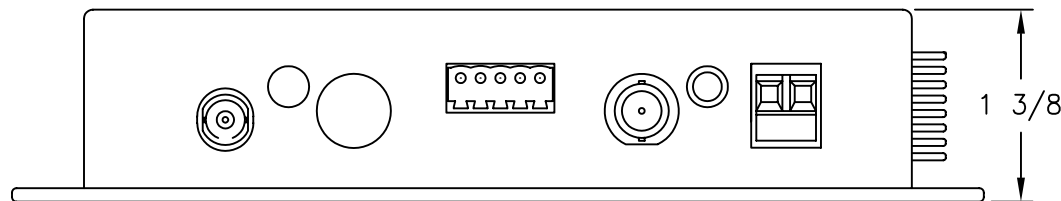

OLI – OPTICAL LEVEL INDICATOR:  
 INDICATOR IS GREEN WHEN PROPER  
 LEVEL IS PRESENT. IT IS RED WHEN  
 SIGNAL IS MISSING OR AT INCORRECT  
 LEVEL.

NOTE:  
 MOUNTING DIMENSIONS  
 3 1/4" x 6 1/4" O.C.

 american fibertek 120 BELMONT DRIVE SOMERSET N.J.	DATE: 07 JUNE 10		MR-1485-4EL-12VDC CUSTOMER ASSEMBLY DRAWING		
	ACAD FN.: MR-1485-4EL-12VDC CC				
	SCALE: 1:.075	DWG BY: BLB	DWG. NO.:	SH. 1 OF 1	REV.: