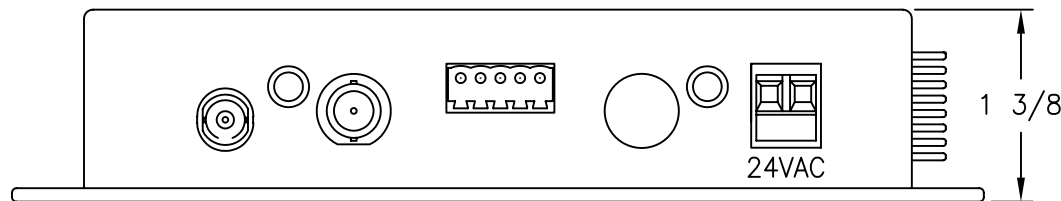

VLI - VIDEO LEVEL INDICATOR:  
 OLI - OPTICAL LEVEL INDICATOR:  
 INDICATOR IS GREEN WHEN PROPER  
 LEVEL IS PRESENT. IT IS RED WHEN  
 SIGNAL IS MISSING OR AT INCORRECT  
 LEVEL.

24VAC

NOTE:  
 MOUNTING DIMENSIONS  
 3 1/4" x 6 1/4" O.C.