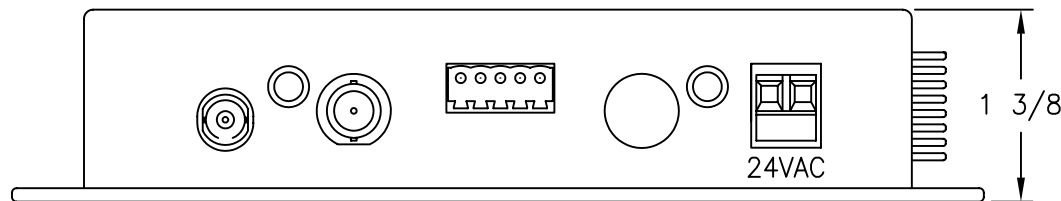

VLI - VIDEO LEVEL INDICATOR:  
 OLI - OPTICAL LEVEL INDICATOR:  
 INDICATOR IS GREEN WHEN PROPER  
 LEVEL IS PRESENT. IT IS RED WHEN  
 SIGNAL IS MISSING OR AT INCORRECT  
 LEVEL.

24VAC

NOTE:  
 MOUNTING DIMENSIONS  
 3 1/4" x 6 1/4" O.C.