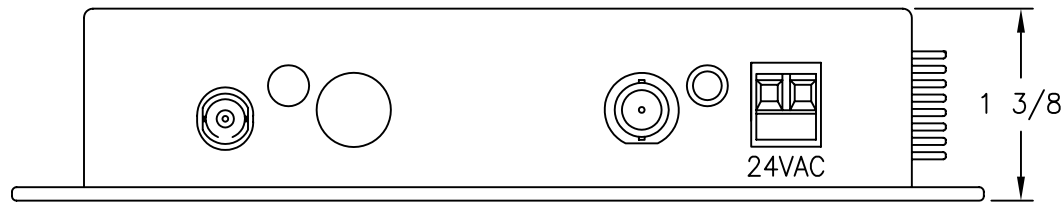

OLI – OPTICAL LEVEL INDICATOR:
 INDICATOR IS GREEN WHEN PROPER
 LEVEL IS PRESENT. IT IS RED WHEN
 SIGNAL IS MISSING OR AT INCORRECT
 LEVEL.

24VAC

NOTE:
 MOUNTING DIMENSIONS
 3 1/4" x 6 1/4" O.C.

 american fibertek 120 BELMONT DRIVE SOMERSET N.J.	DATE:	14 NOV 07	MR-1600 CUSTOMER ASSEMBLY DRAWING			
	ACAD FN.:	MR-1600 CC				
	SCALE:	DWG BY:	DWG. NO.:	REV.:	CHK.:	
	1:.075	BLB			SH. 1 OF 1	