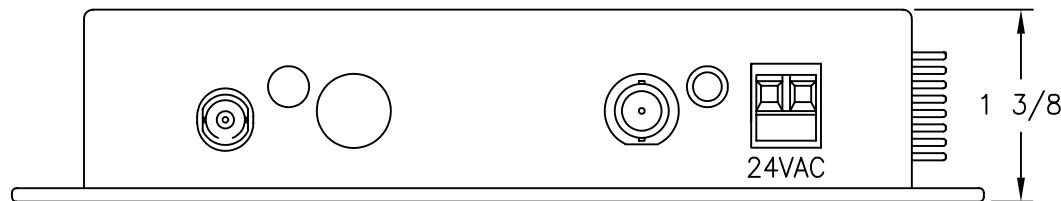

OLI – OPTICAL LEVEL INDICATOR:  
 INDICATOR IS GREEN WHEN PROPER  
 LEVEL IS PRESENT. IT IS RED WHEN  
 SIGNAL IS MISSING OR AT INCORRECT  
 LEVEL.

24VAC

NOTE:  
 MOUNTING DIMENSIONS  
 3 1/4" x 6 1/4" O.C.