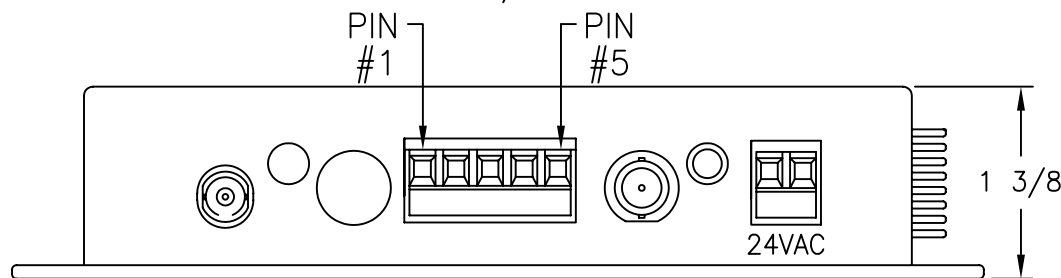

OLI – OPTICAL LEVEL INDICATOR:
 INDICATOR IS GREEN WHEN PROPER
 LEVEL IS PRESENT. IT IS RED WHEN
 SIGNAL IS MISSING OR AT INCORRECT
 LEVEL.

24VAC

NOTE:
 MOUNTING DIMENSIONS
 3 1/4" x 6 1/4" O.C.

 120 BELMONT DRIVE SOMERSET N.J.	DATE:	14 NOV 07	MR-1640 CUSTOMER ASSEMBLY DRAWING			
	ACAD FN.:	MR-1640 CC				
	SCALE:	DWG BY:	DWG. NO.:	REV.:	CHK.:	
	1:075	BLB			SH. 1 OF 1	