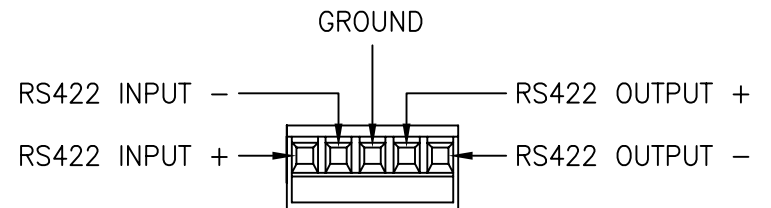

OLI – OPTICAL LEVEL INDICATOR:
 INDICATOR IS GREEN WHEN PROPER
 LEVEL IS PRESENT. IT IS RED WHEN
 SIGNAL IS MISSING OR AT INCORRECT
 LEVEL.

24VAC

NOTE:
 MOUNTING DIMENSIONS
 3 1/4" x 6 1/4" O.C.

 120 BELMONT DRIVE SOMERSET N.J.	DATE:	14 NOV 07	MR-1640 CUSTOMER ASSEMBLY DRAWING			
	ACAD FN.:	MR-1640 CC				
	SCALE:	DWG BY:	DWG. NO.:	REV.:	CHK.:	
	1:075	BLB			SH. 1 OF 1	