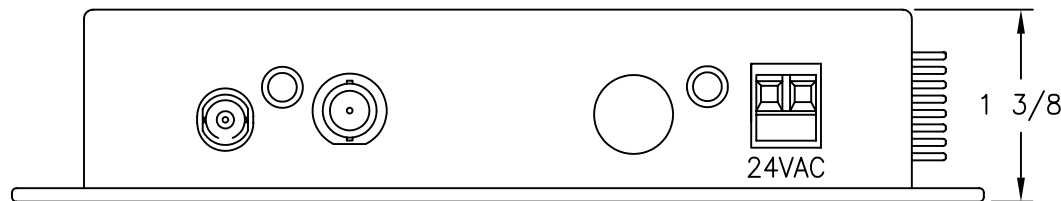

VLI - VIDEO LEVEL INDICATOR:  
 OLI - OPTICAL LEVEL INDICATOR:  
 INDICATOR IS GREEN WHEN PROPER  
 LEVEL IS PRESENT. IT IS RED WHEN  
 SIGNAL IS MISSING OR AT INCORRECT  
 LEVEL.

24VAC

NOTE:  
 MOUNTING DIMENSIONS  
 3 1/4" x 6 1/4" O.C.