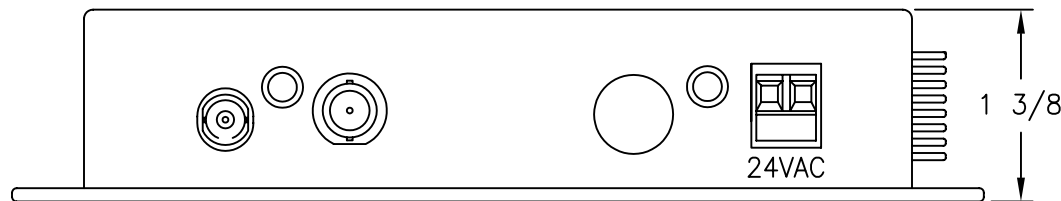

VLI - VIDEO LEVEL INDICATOR:
 OLI - OPTICAL LEVEL INDICATOR:
 INDICATOR IS GREEN WHEN PROPER
 LEVEL IS PRESENT. IT IS RED WHEN
 SIGNAL IS MISSING OR AT INCORRECT
 LEVEL.

24VAC

NOTE:
 MOUNTING DIMENSIONS
 3 1/4" x 6 1/4" O.C.