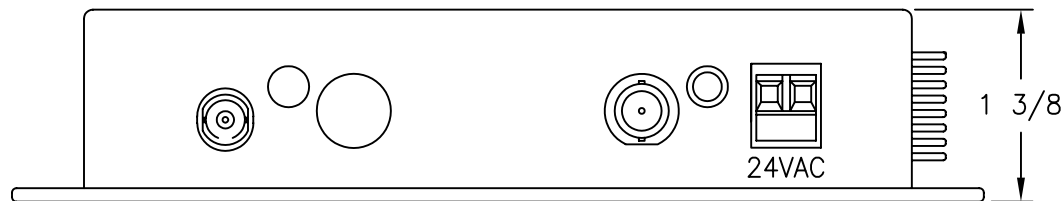

OLI – OPTICAL LEVEL INDICATOR:
 INDICATOR IS GREEN WHEN PROPER
 LEVEL IS PRESENT. IT IS RED WHEN
 SIGNAL IS MISSING OR AT INCORRECT
 LEVEL.

24VAC

NOTE:
 MOUNTING DIMENSIONS
 3 1/4" x 6 1/4" O.C.

| | | | | | | |
|--|-----------|-------------|---------------------------------------|-------|------------|--|
| american fibertek 120 BELMONT DRIVE SOMERSET N.J. | DATE: | 23 JULY 08 | MR-1600P CUSTOMER ASSEMBLY DRAWING | | | |
| | ACAD FN.: | MR-1600P CC | | | | |
| | SCALE: | DWG BY: | DWG. NO.: | REV.: | CHK.: | |
| | 1:.075 | BLB | | | SH. 1 OF 1 | |