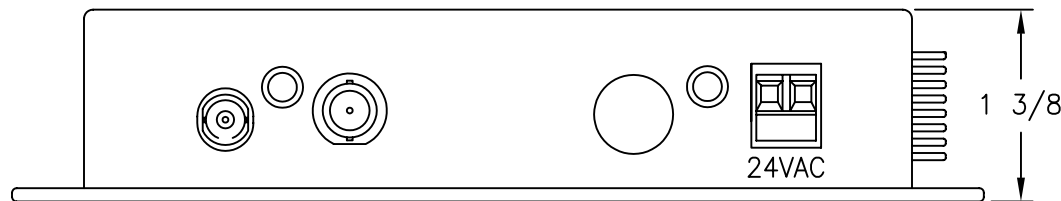

VLI - VIDEO LEVEL INDICATOR:  
 OLI - OPTICAL LEVEL INDICATOR:  
 INDICATOR IS GREEN WHEN PROPER  
 LEVEL IS PRESENT. IT IS RED WHEN  
 SIGNAL IS MISSING OR AT INCORRECT  
 LEVEL.

24VAC

NOTE:  
 MOUNTING DIMENSIONS  
 3 1/4" x 6 1/4" O.C.