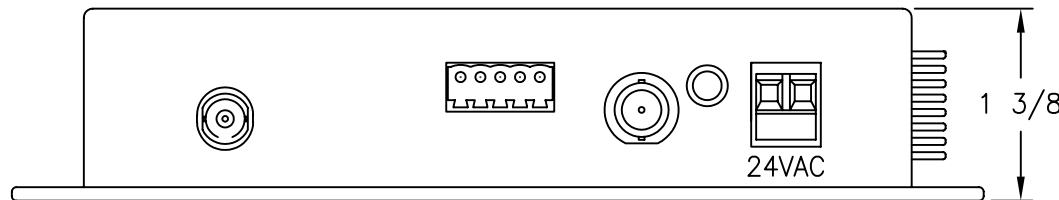

**afi**  
american fibertek

**FIBER OPTIC  
TRANSCEIVER**

OLI – OPTICAL LEVEL INDICATOR:  
INDICATOR IS GREEN WHEN PROPER  
LEVEL IS PRESENT. IT IS RED WHEN  
SIGNAL IS MISSING OR AT INCORRECT  
LEVEL.

24VAC

NOTE:  
MOUNTING DIMENSIONS  
3 1/4" x 6 1/4" O.C.

<p><b>afi</b> american fibertek 120 BELMONT DRIVE SOMERSET N.J.</p>	DATE: 03 JAN 08		<p>MR-1800-2W-EL CUSTOMER ASSEMBLY DRAWING</p>		
	ACAD FN.: MR-1800-2W-EL CC				
	SCALE: 1:.075	DWG BY: BLB	DWG. NO.:	SH. 1 OF 1	REV.: