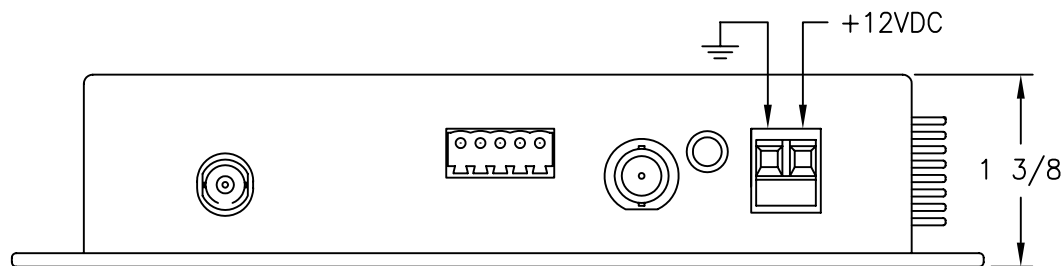

OLI - OPTICAL LEVEL INDICATOR:
 INDICATOR IS GREEN WHEN PROPER
 LEVEL IS PRESENT. IT IS RED WHEN
 SIGNAL IS MISSING OR AT INCORRECT
 LEVEL.

NOTE:
 MOUNTING DIMENSIONS
 3 1/4" x 6 1/4" O.C.

 american fibertek 120 BELMONT DRIVE SOMERSET N.J.		DATE: 22 DEC 09		MR-1800-2W-EL-12VDC CUSTOMER ASSEMBLY DRAWING	
		ACAD FN.: MR-1800-2W-EL-12VDC CC			
SCALE: 1:.075	DWG BY: BLB	DWG. NO.:	SH. OF	REV.:	CHK.: