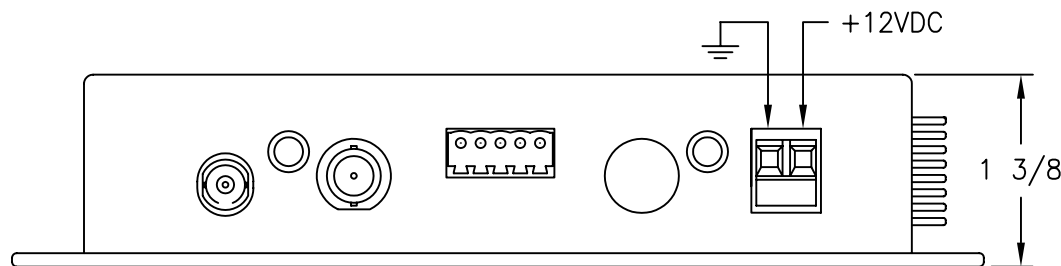

VLI - VIDEO LEVEL INDICATOR:
 OLI - OPTICAL LEVEL INDICATOR:
 INDICATOR IS GREEN WHEN PROPER
 LEVEL IS PRESENT. IT IS RED WHEN
 SIGNAL IS MISSING OR AT INCORRECT
 LEVEL.

NOTE:
 MOUNTING DIMENSIONS
 3 1/4" x 6 1/4" O.C.

afi american fibertek 120 BELMONT DRIVE SOMERSET N.J.	DATE: 22 DEC 09		MT-1800-2W-EL-12VDC CUSTOMER ASSEMBLY DRAWING		
	ACAD FN.: MT-1800-2W-EL-12VDC CC				
	SCALE: 1:.075	DWG BY: BLB	DWG. NO.:	SH. 1 OF 1	REV.: