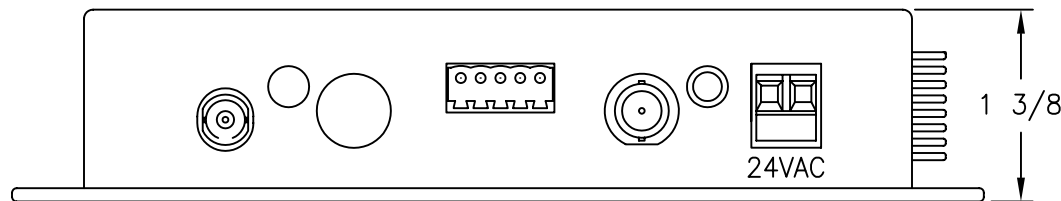

OLI – OPTICAL LEVEL INDICATOR:
 INDICATOR IS GREEN WHEN PROPER
 LEVEL IS PRESENT. IT IS RED WHEN
 SIGNAL IS MISSING OR AT INCORRECT
 LEVEL.

24VAC

NOTE:
 MOUNTING DIMENSIONS
 3 1/4" x 6 1/4" O.C.

 american fibertek 120 BELMONT DRIVE SOMERSET N.J.	DATE:	12 MAR 09	MR-1800 CUSTOMER ASSEMBLY DRAWING			
	ACAD FN.:	MR-1800 CC				
	SCALE:	DWG BY:	DWG. NO.:	REV.:	CHK.:	
	1:.075	BLB			SH. 1 OF 1	