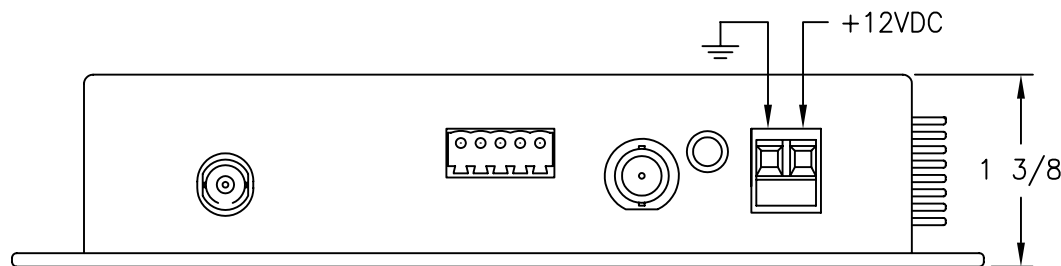

OLI - OPTICAL LEVEL INDICATOR:  
INDICATOR IS GREEN WHEN PROPER  
LEVEL IS PRESENT. IT IS RED WHEN  
SIGNAL IS MISSING OR AT INCORRECT  
LEVEL.

NOTE:  
MOUNTING DIMENSIONS  
3 1/4" x 6 1/4" O.C.

<b>afi</b> american fibertek 120 BELMONT DRIVE SOMERSET N.J.		DATE: 21 JAN 10	MR-1800-12VDC CUSTOMER ASSEMBLY DRAWING		
		ACAD FN.: MR-1800-12VDC CC			
SCALE: 1:.075	DWG BY: BLB	DWG. NO.:	SH. OF	REV.:	CHK.: <i>SK</i>