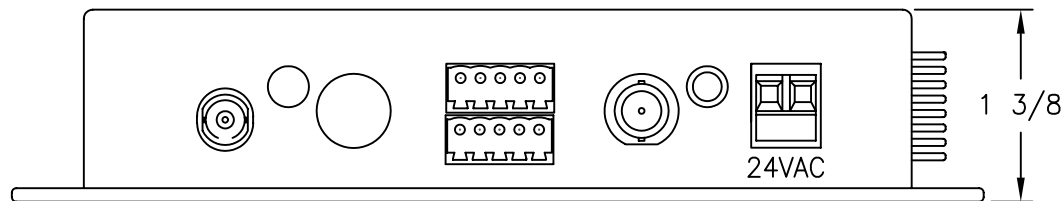

OLI - OPTICAL LEVEL INDICATOR:
 INDICATOR IS GREEN WHEN PROPER
 LEVEL IS PRESENT. IT IS RED WHEN
 SIGNAL IS MISSING OR AT INCORRECT
 LEVEL.

NOTE:
 MOUNTING DIMENSIONS
 3 1/4" x 6 1/4" O.C.

afi
 american fibertek
 120 BELMONT DRIVE SOMERSET N.J.