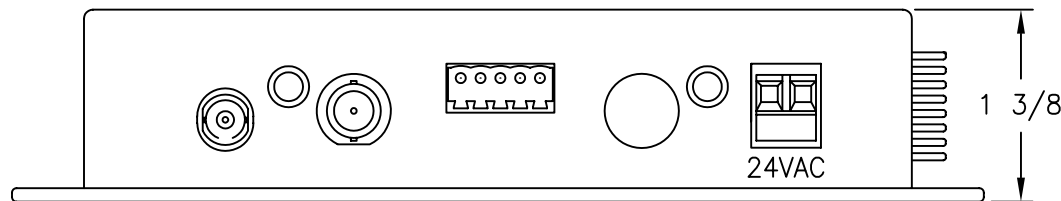

VLI - VIDEO LEVEL INDICATOR:
 OLI - OPTICAL LEVEL INDICATOR:
 INDICATOR IS GREEN WHEN PROPER
 LEVEL IS PRESENT. IT IS RED WHEN
 SIGNAL IS MISSING OR AT INCORRECT
 LEVEL.

24VAC

NOTE:
 MOUNTING DIMENSIONS
 3 1/4" x 6 1/4" O.C.