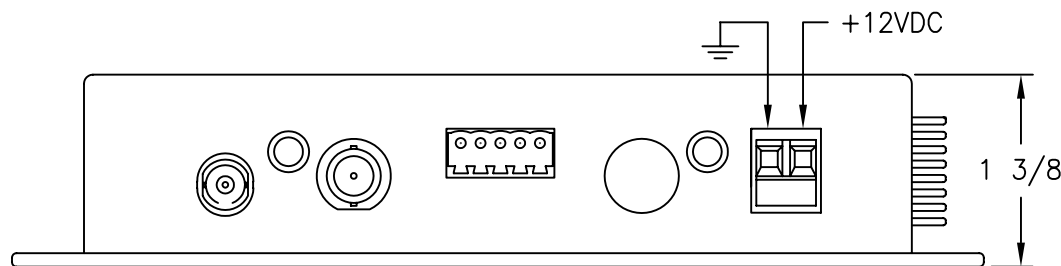

VLI - VIDEO LEVEL INDICATOR:  
 OLI - OPTICAL LEVEL INDICATOR:  
 INDICATOR IS GREEN WHEN PROPER  
 LEVEL IS PRESENT. IT IS RED WHEN  
 SIGNAL IS MISSING OR AT INCORRECT  
 LEVEL.

NOTE:  
 MOUNTING DIMENSIONS  
 3 1/4" x 6 1/4" O.C.

 american fibertek 120 BELMONT DRIVE SOMERSET N.J.		DATE: 21 JAN 10		MT-1800-12VDC CUSTOMER ASSEMBLY DRAWING	
		ACAD FN.: MT-1800-12VDC CC			
SCALE: 1:.075	DWG BY: BLB	DWG. NO.:	SH. 1 OF 1	REV.:	CHK.: