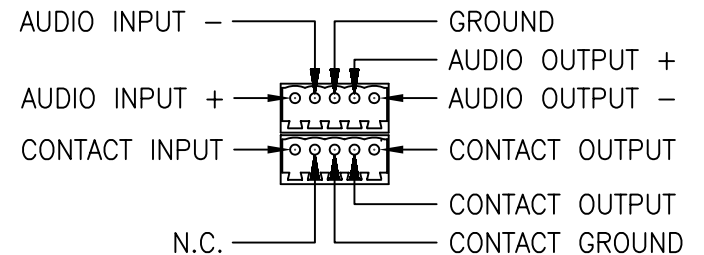

VLI - VIDEO LEVEL INDICATOR:
 OLI - OPTICAL LEVEL INDICATOR:
 INDICATOR IS GREEN WHEN PROPER
 LEVEL IS PRESENT. IT IS RED WHEN
 SIGNAL IS MISSING OR AT INCORRECT
 LEVEL.

NOTE:
 MOUNTING DIMENSIONS
 3 1/4" x 6 1/4" O.C.

 american fibertek 120 BELMONT DRIVE SOMERSET N.J.	DATE:	14 NOV 07	MT-1890 CUSTOMER ASSEMBLY DRAWING		
	ACAD FN.:	MT-1890 CC			
	SCALE:	DWG BY:	DWG. NO.:	REV.:	CHK.:
	1:075	BLB		SH. 1 OF 1	

24VAC