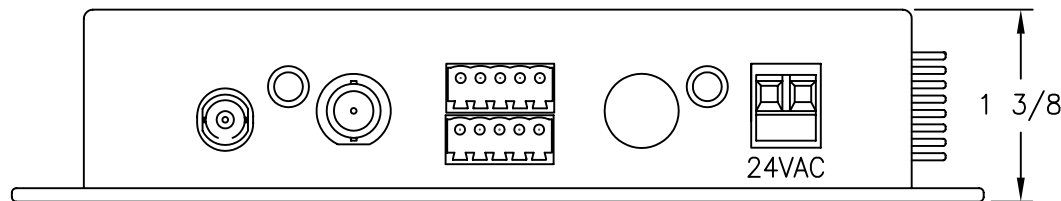

VLI - VIDEO LEVEL INDICATOR:
 OLI - OPTICAL LEVEL INDICATOR:
 INDICATOR IS GREEN WHEN PROPER
 LEVEL IS PRESENT. IT IS RED WHEN
 SIGNAL IS MISSING OR AT INCORRECT
 LEVEL.

NOTE:
 MOUNTING DIMENSIONS
 3 1/4" x 6 1/4" O.C.

 american fibertek 120 BELMONT DRIVE SOMERSET N.J.	DATE:	14 NOV 07	MT-1890 CUSTOMER ASSEMBLY DRAWING		
	ACAD FN.:	MT-1890 CC			
	SCALE:	DWG BY:	DWG. NO.:	REV.:	CHK.:
	1:075	BLB		SH. 1 OF 1	

24VAC